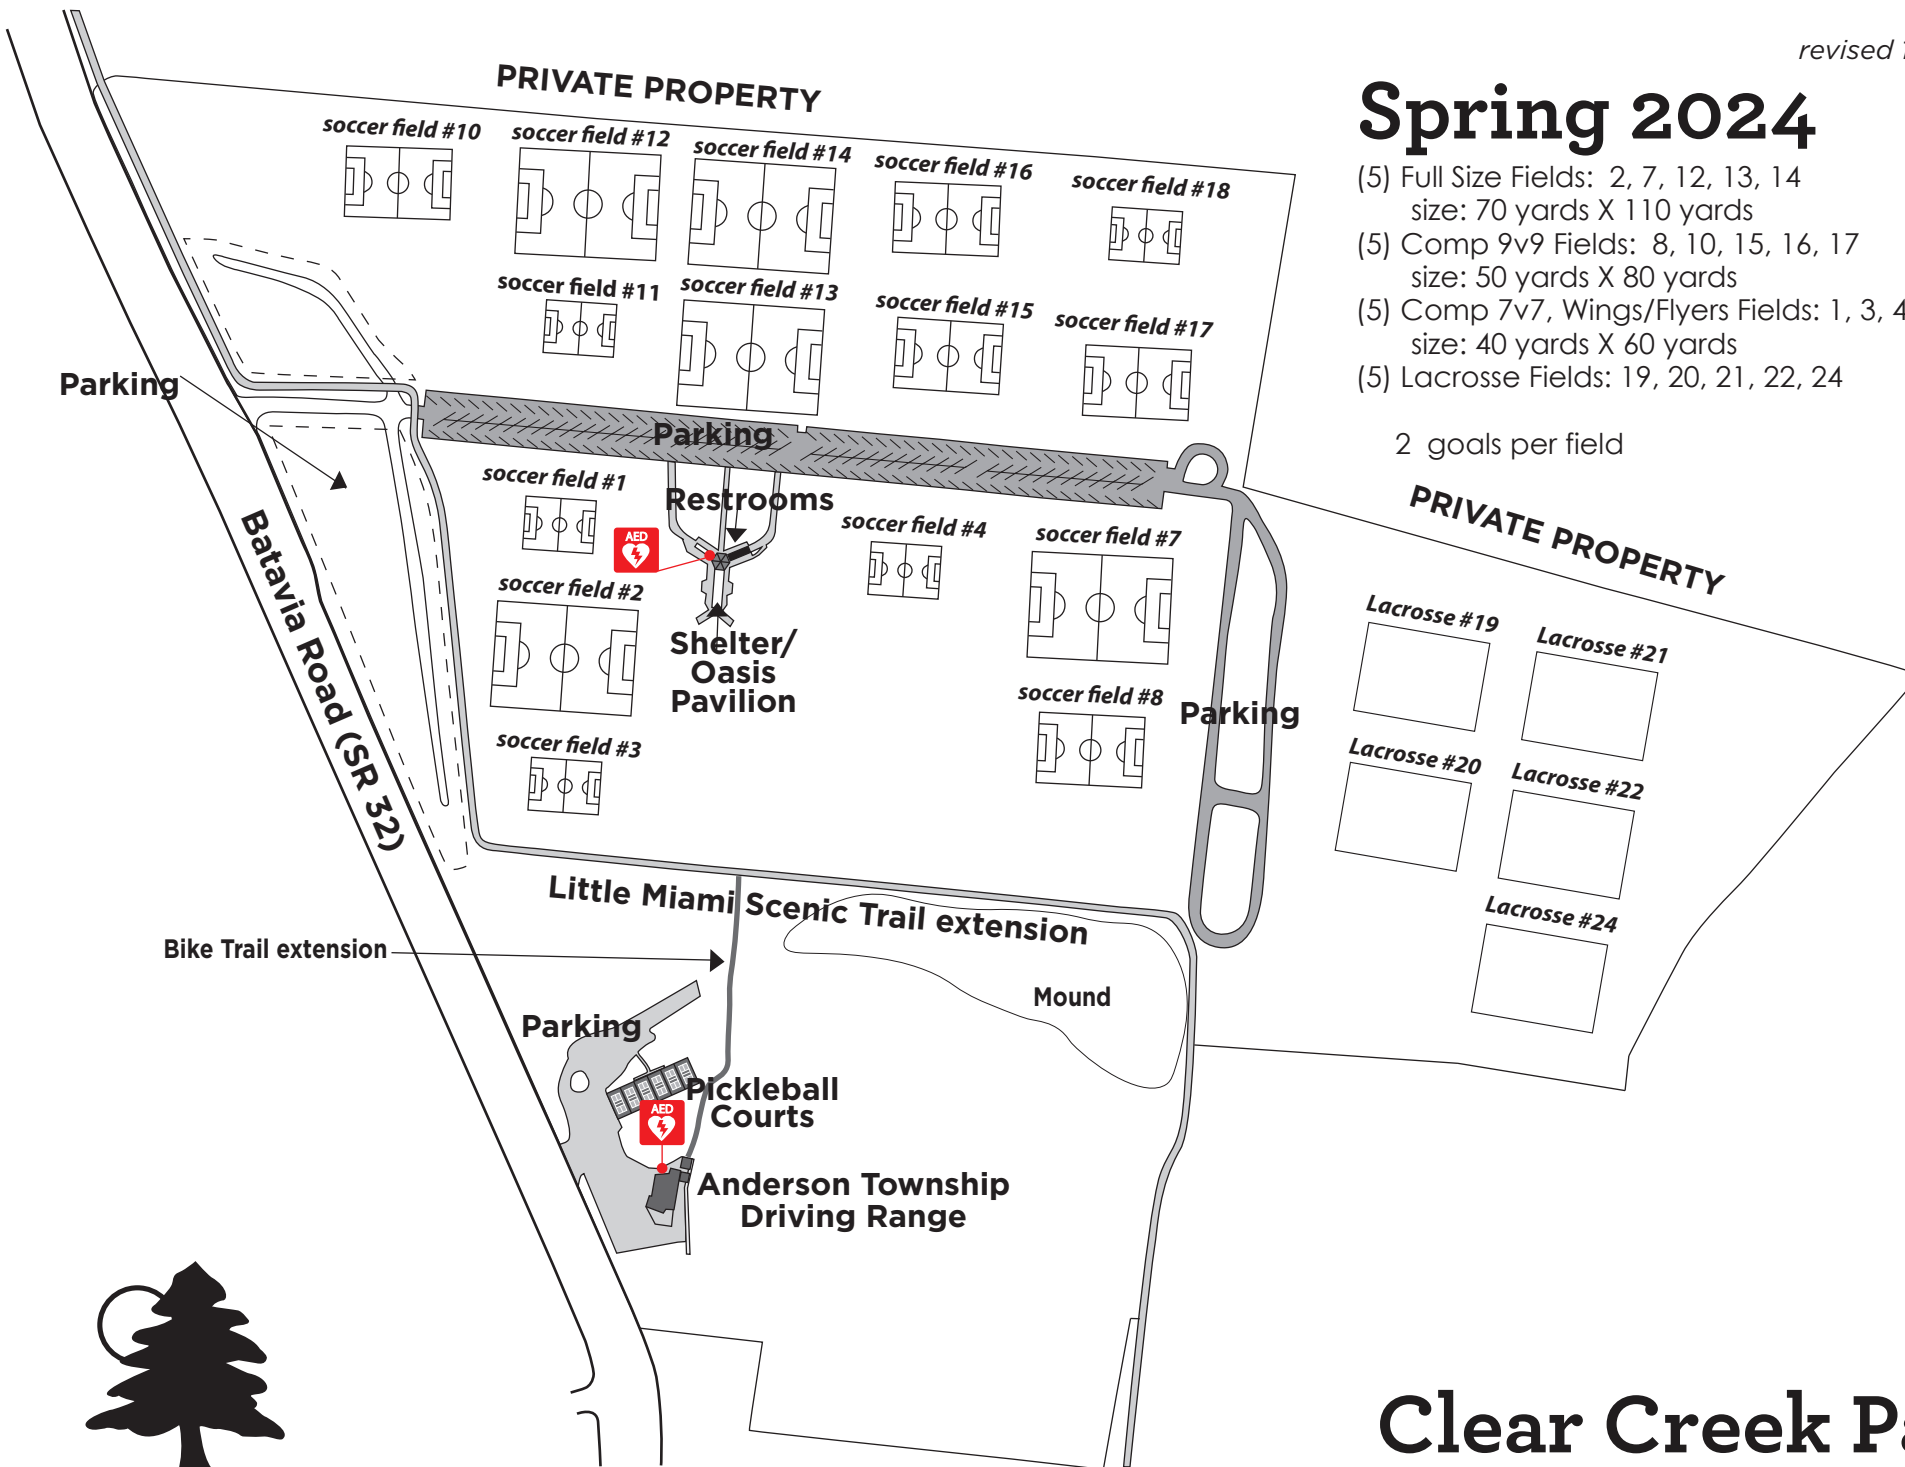

Spring 2024

- (5) Full Size Fields: 2, 7, 12, 13, 14
size: 70 yards X 110 yards
- (5) Comp 9v9 Fields: 8, 10, 15, 16, 17
size: 50 yards X 80 yards
- (5) Comp 7v7, Wings/Flyers Fields: 1, 3, 4, 11, 18
size: 40 yards X 60 yards
- (5) Lacrosse Fields: 19, 20, 21, 22, 24

2 goals per field

Clear Creek Park

6200 - 6520 Batavia Road (S.R. 32)

Visit AndersonParks.com for field conditions