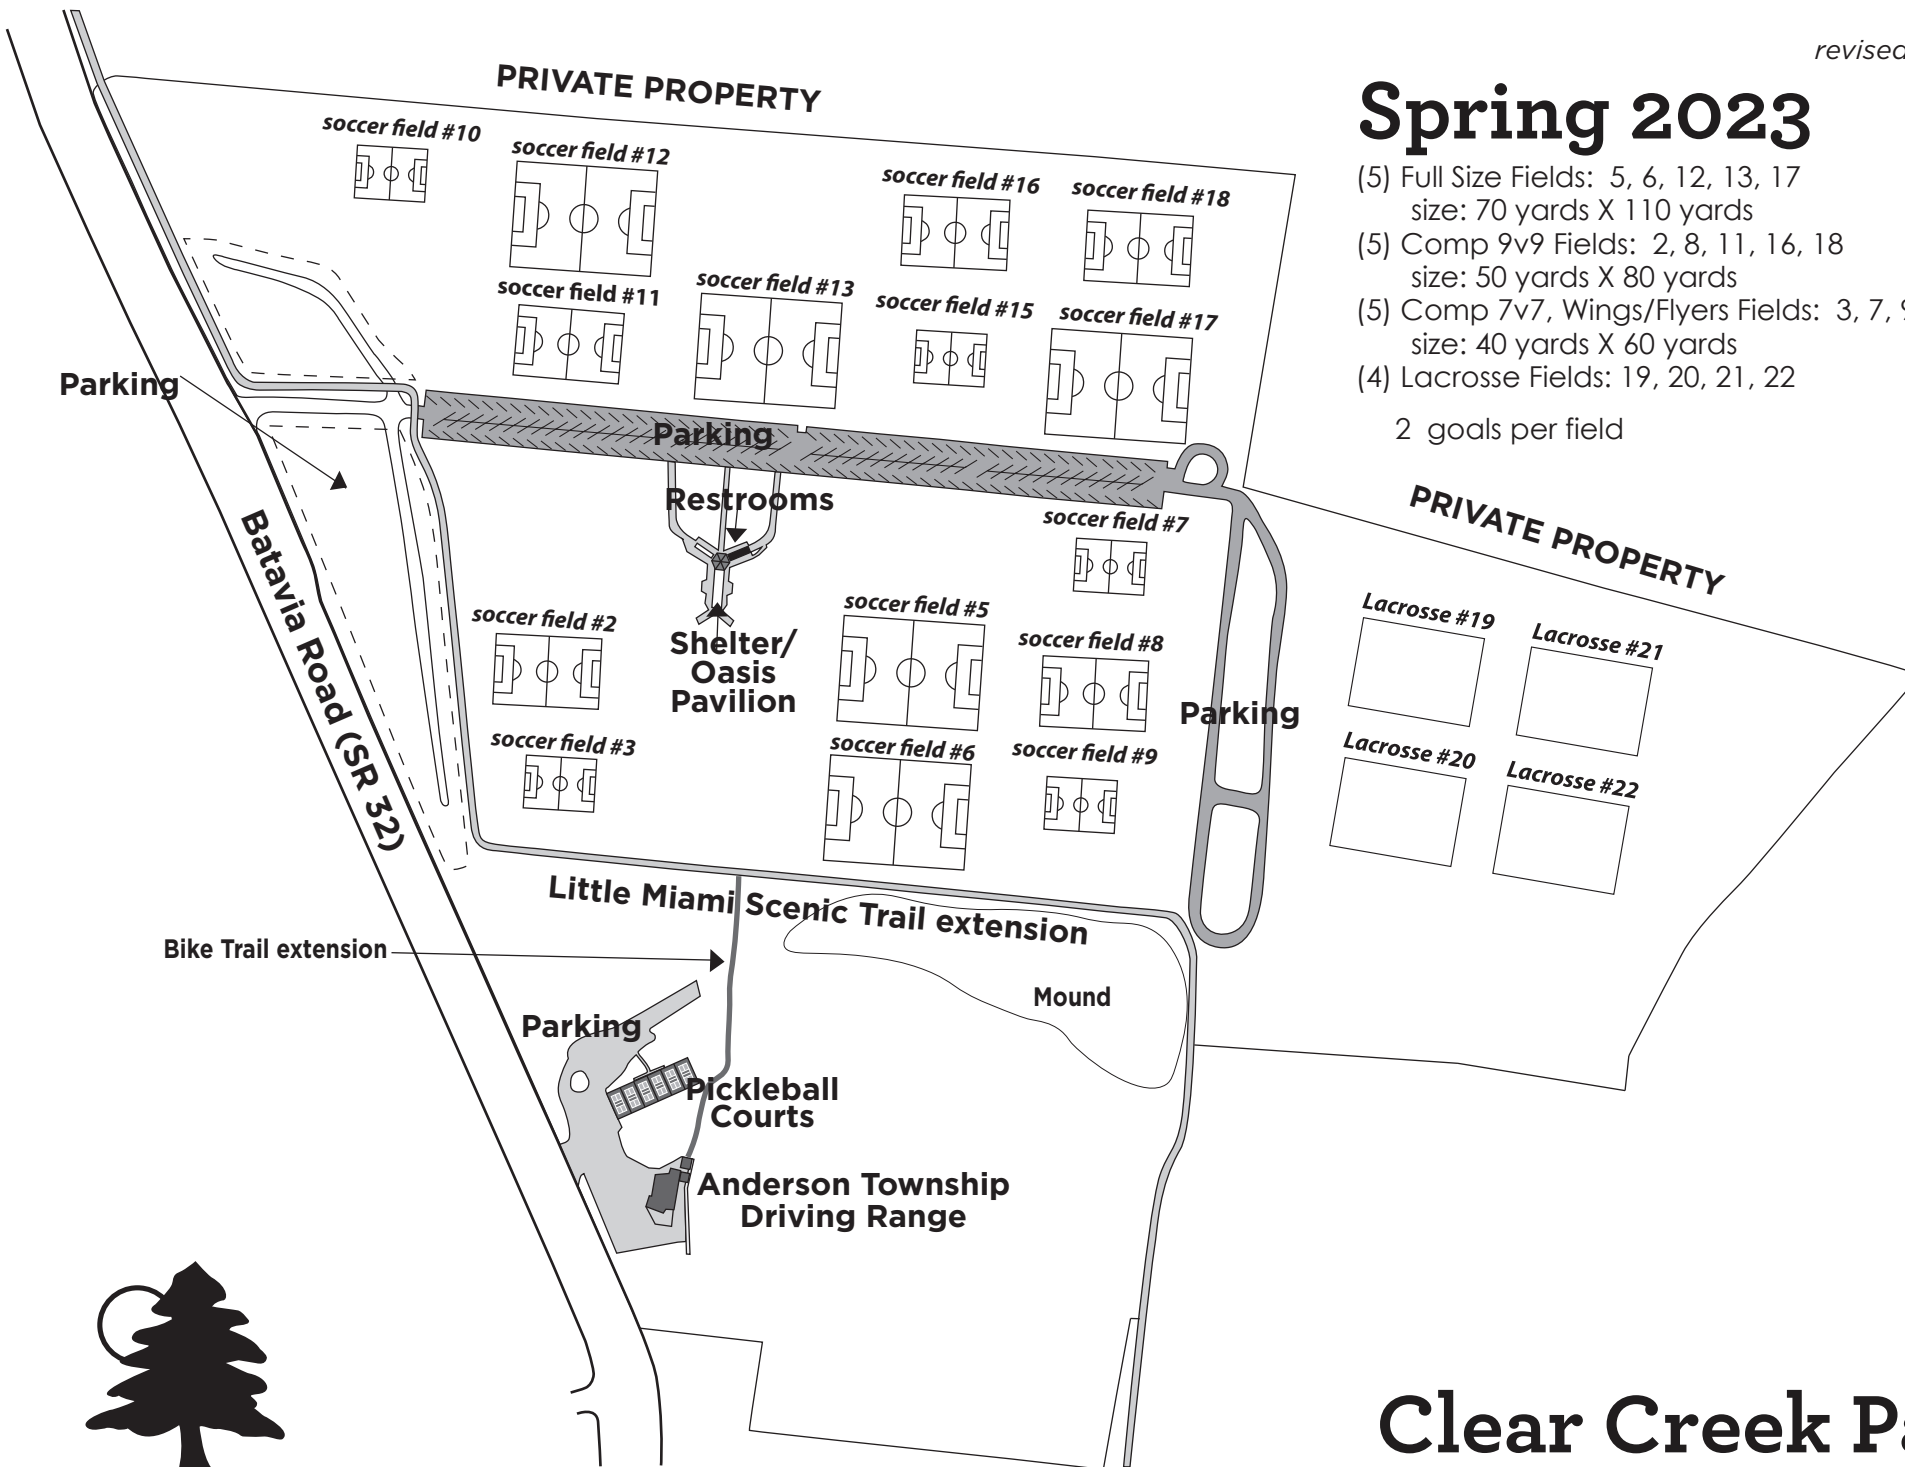

Spring 2023

- (5) Full Size Fields: 5, 6, 12, 13, 17
size: 70 yards X 110 yards
- (5) Comp 9v9 Fields: 2, 8, 11, 16, 18
size: 50 yards X 80 yards
- (5) Comp 7v7, Wings/Flyers Fields: 3, 7, 9, 10, 15
size: 40 yards X 60 yards
- (4) Lacrosse Fields: 19, 20, 21, 22
2 goals per field

Anderson
Park District

Clear Creek Park

6200 - 6520 Batavia Road (S.R. 32)

Visit AndersonParks.com for field conditions