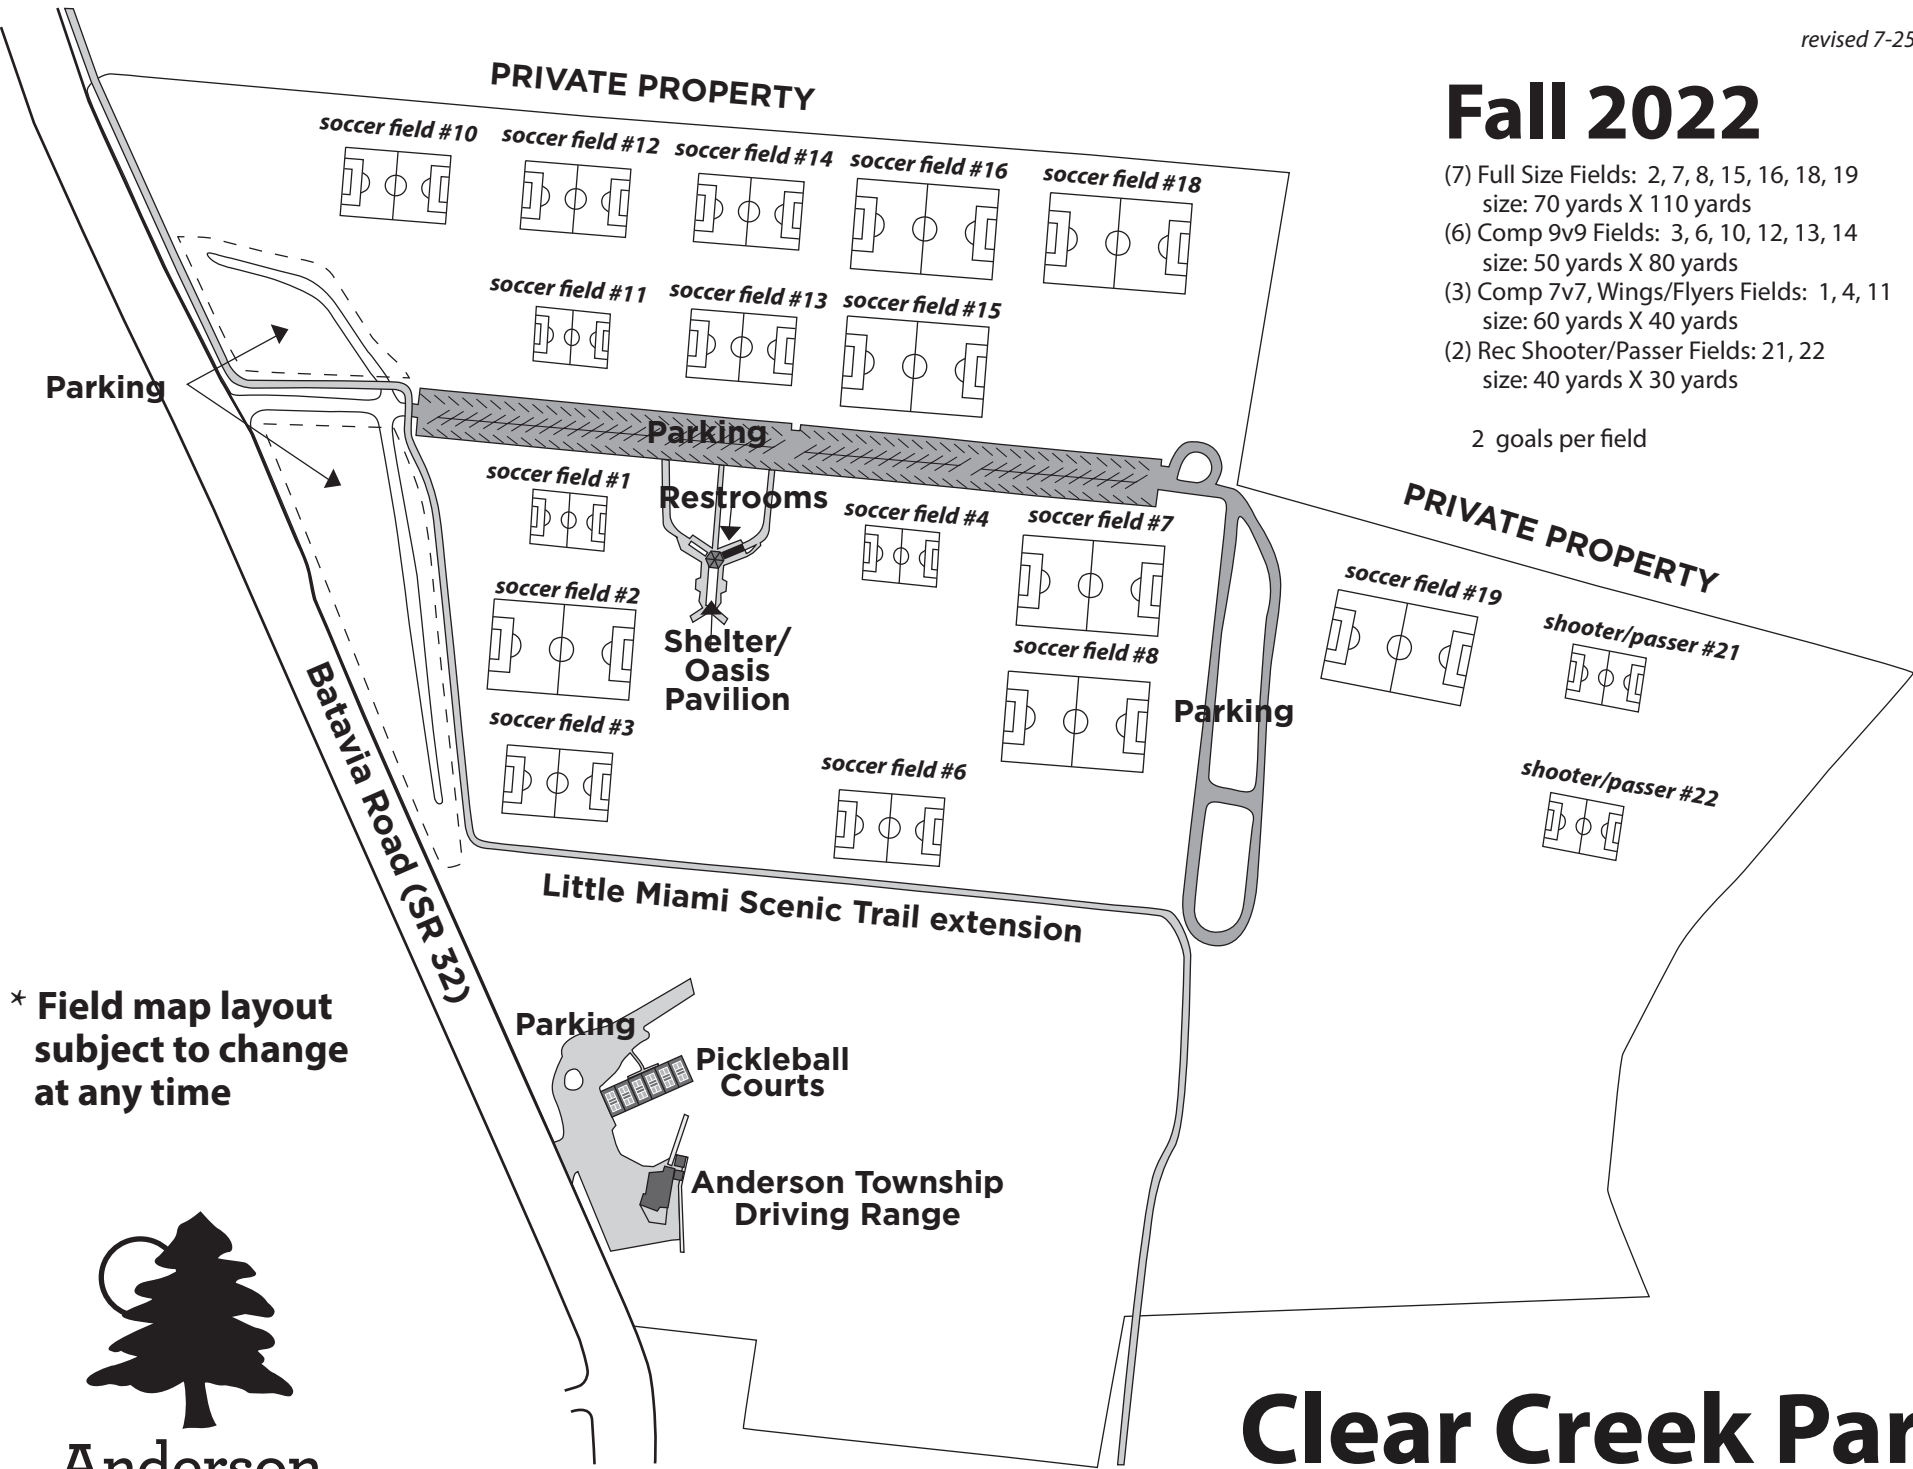

Fall 2022

- (7) Full Size Fields: 2, 7, 8, 15, 16, 18, 19
size: 70 yards X 110 yards
- (6) Comp 9v9 Fields: 3, 6, 10, 12, 13, 14
size: 50 yards X 80 yards
- (3) Comp 7v7, Wings/Flyers Fields: 1, 4, 11
size: 60 yards X 40 yards
- (2) Rec Shooter/Passer Fields: 21, 22
size: 40 yards X 30 yards

2 goals per field

* Field map layout subject to change at any time

Anderson Park District

Clear Creek Park

6200-6520 Batavia Road (S.R. 32)

Visit AndersonParks.com for field conditions