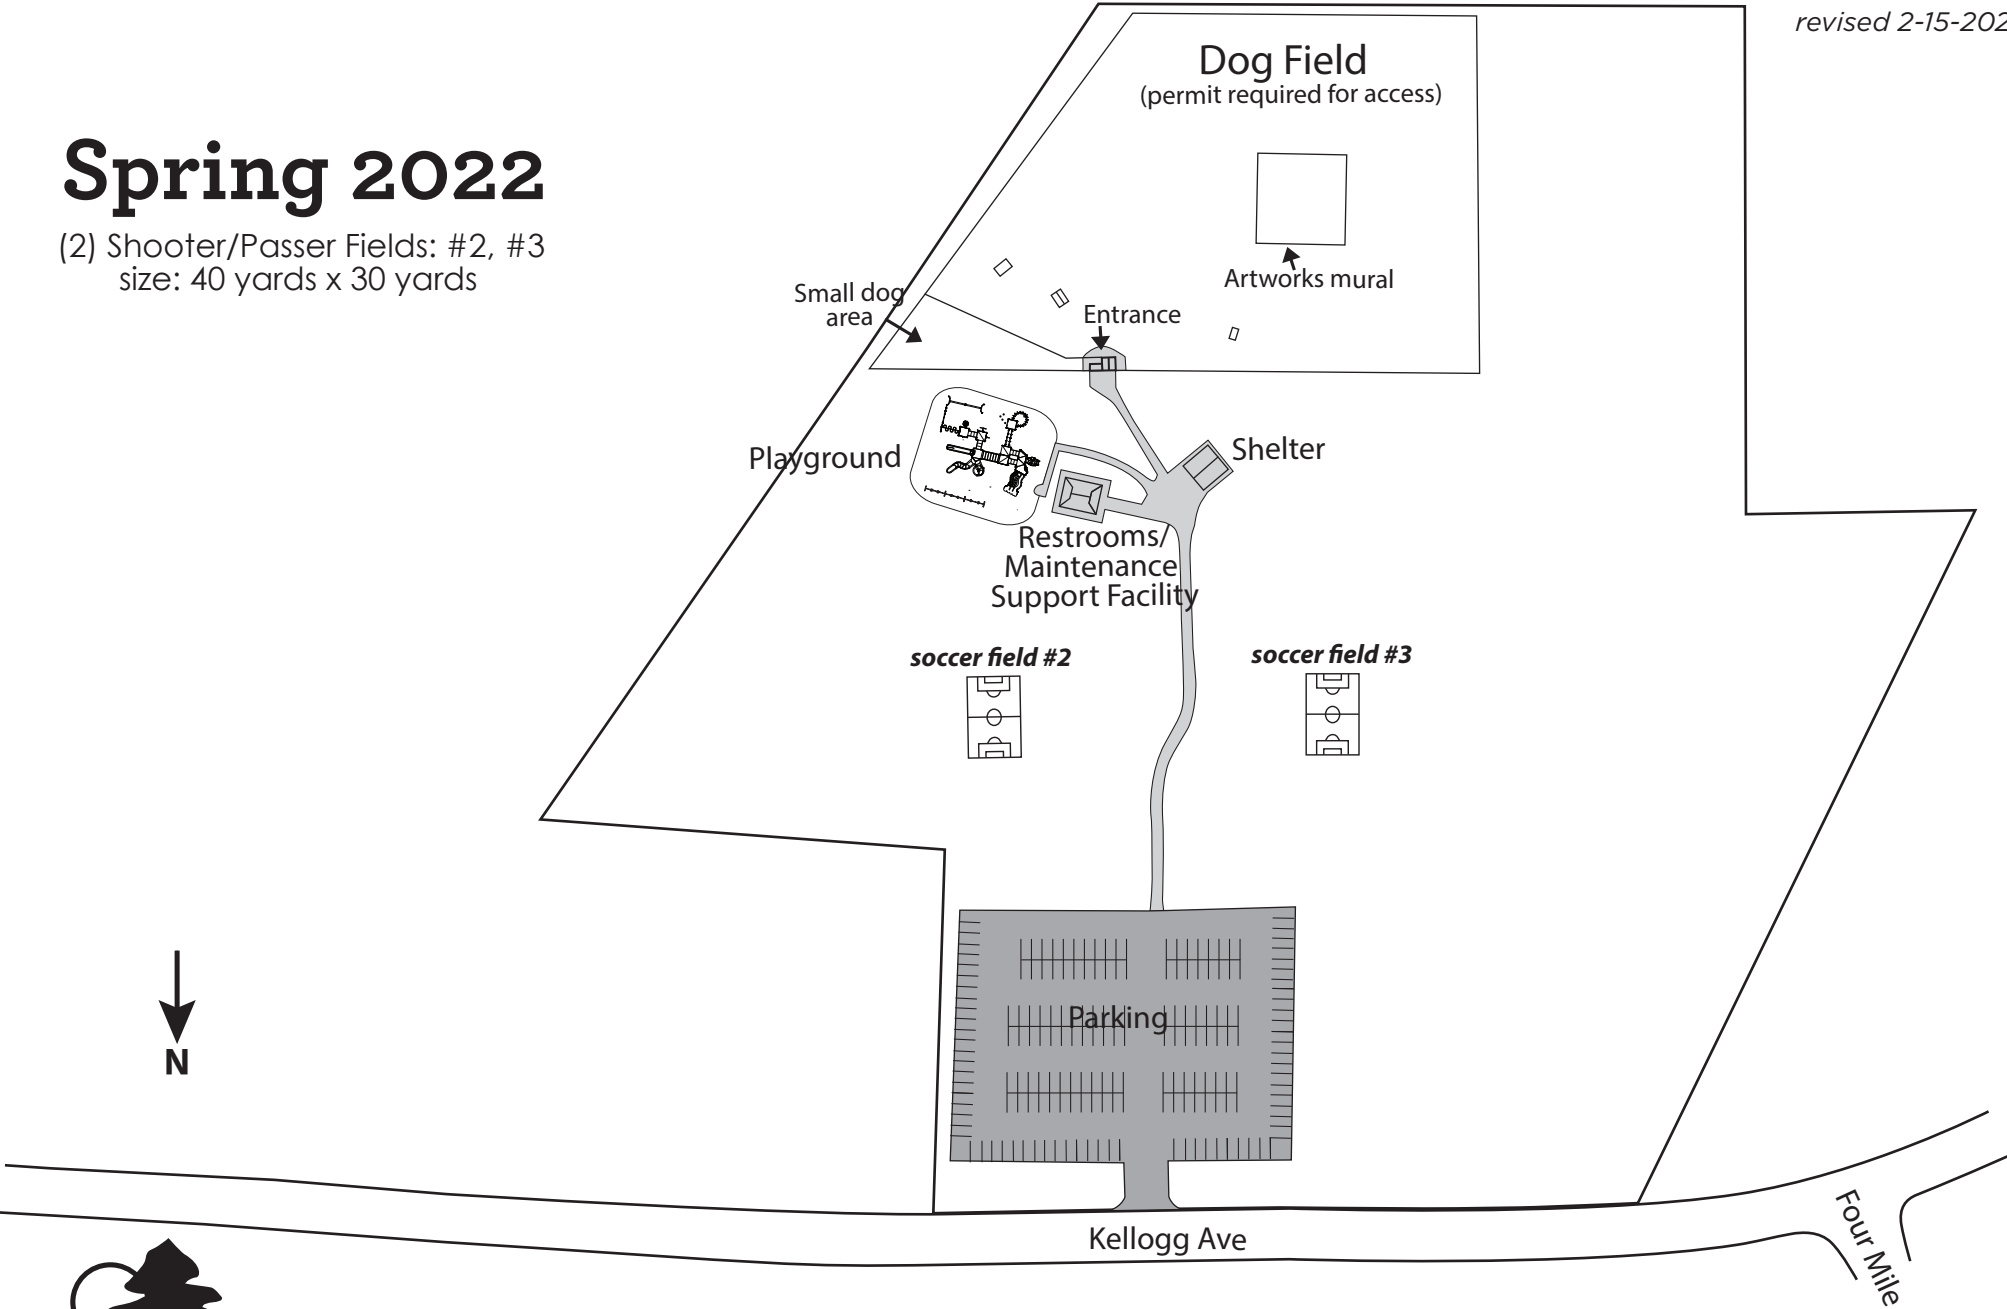

Spring 2022

(2) Shooter/Passer Fields: #2, #3
size: 40 yards x 30 yards

Anderson
Park District

Kellogg Park

6701 Kellogg Avenue

Visit AndersonParks.com for field conditions