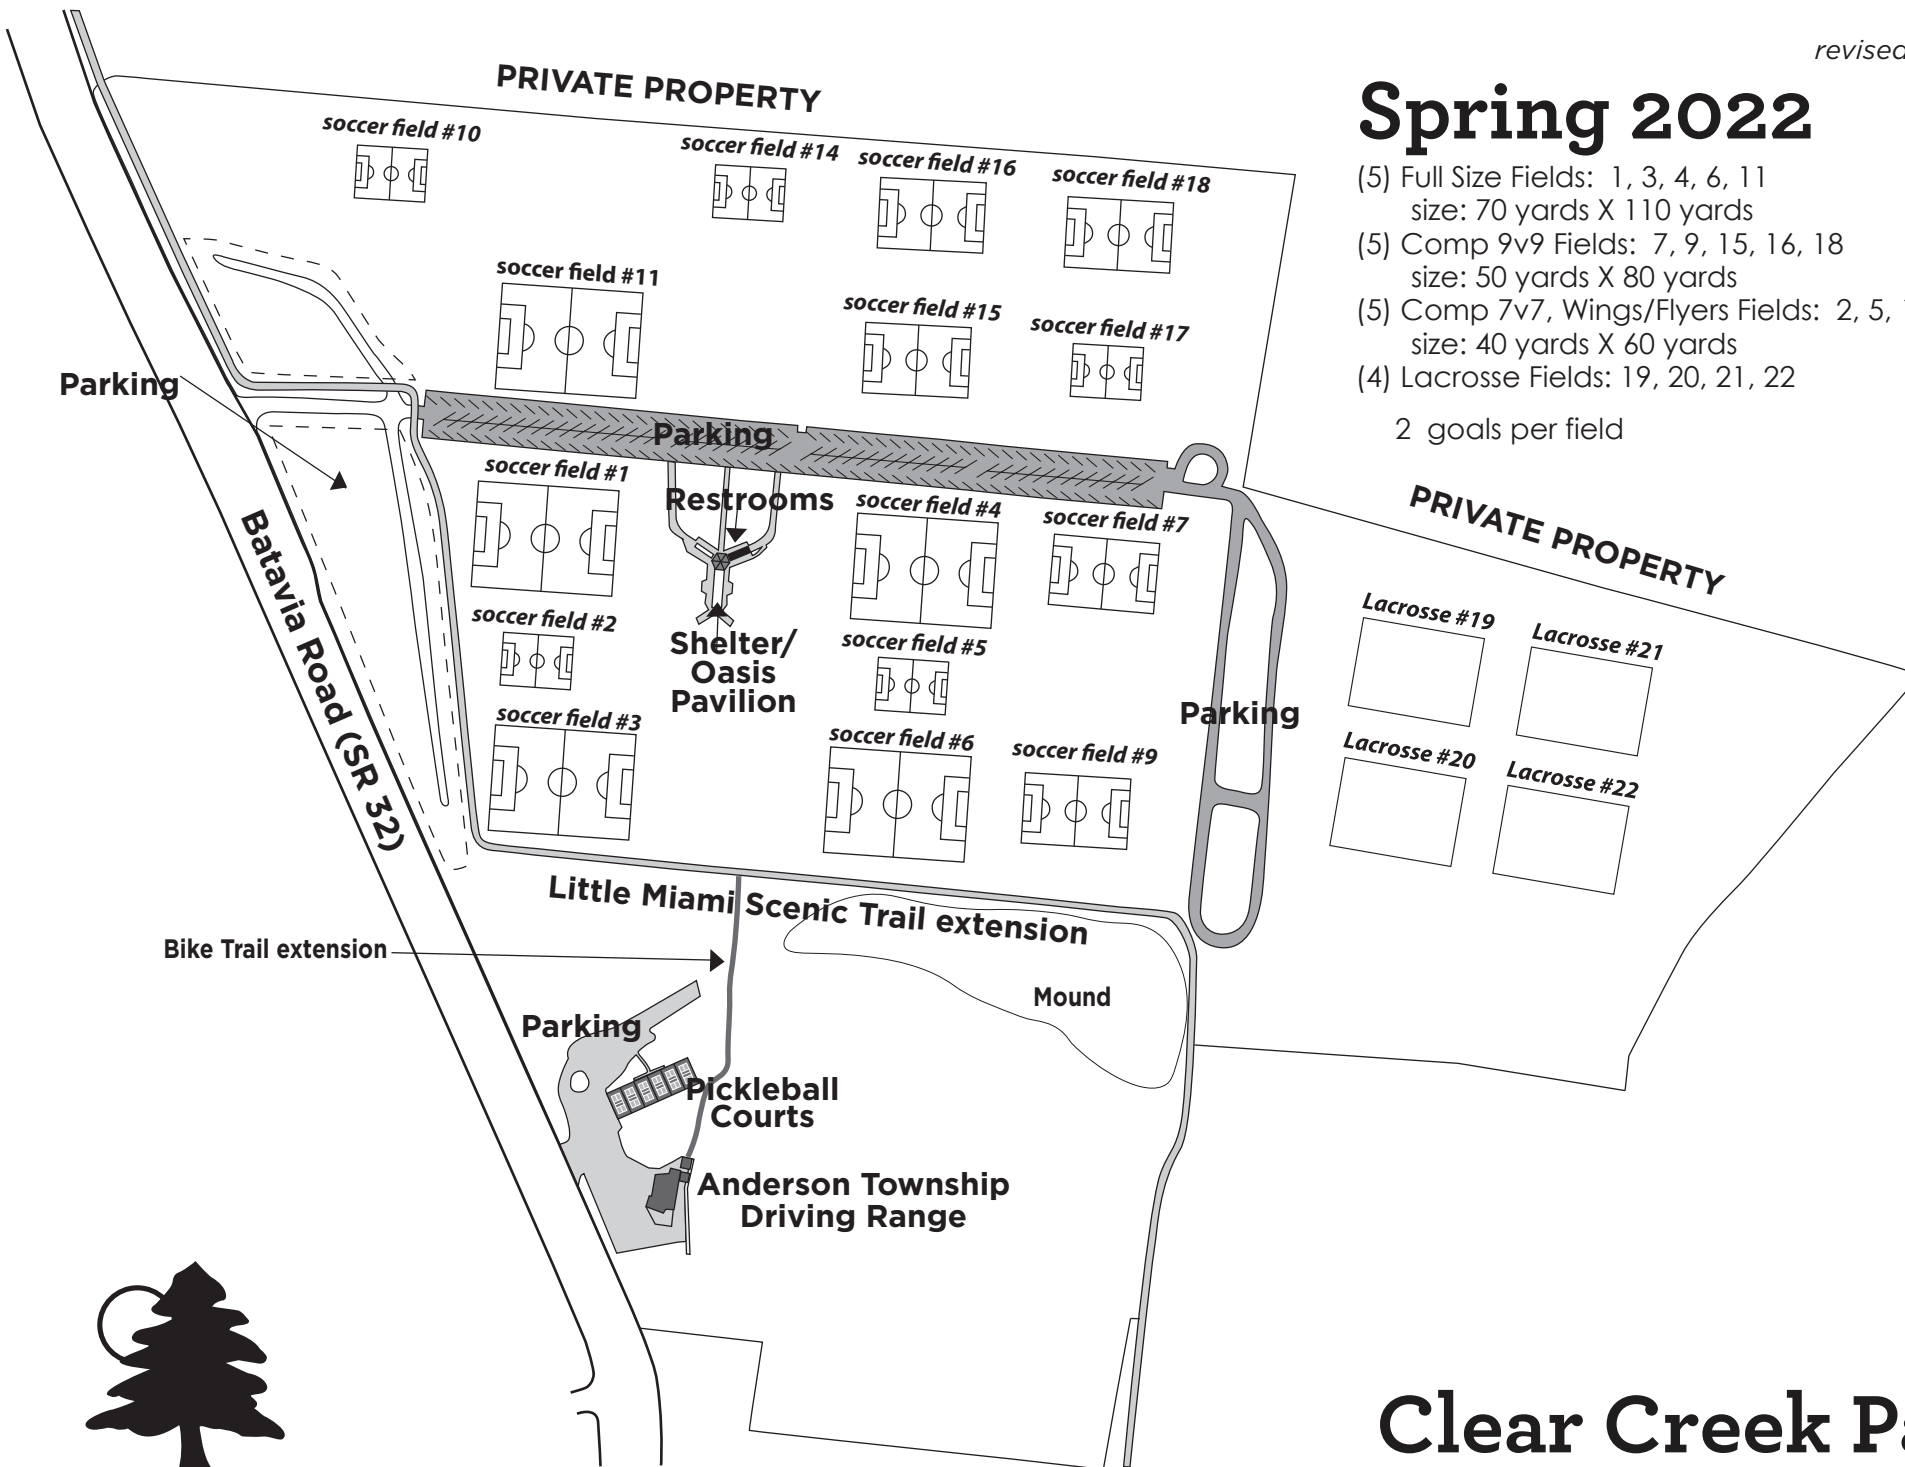

Spring 2022

- (5) Full Size Fields: 1, 3, 4, 6, 11
size: 70 yards X 110 yards
- (5) Comp 9v9 Fields: 7, 9, 15, 16, 18
size: 50 yards X 80 yards
- (5) Comp 7v7, Wings/Flyers Fields: 2, 5, 10, 14, 17
size: 40 yards X 60 yards
- (4) Lacrosse Fields: 19, 20, 21, 22
2 goals per field

Clear Creek Park

6200 - 6520 Batavia Road (S.R. 32)

Visit AndersonParks.com for field conditions

Anderson
Park District