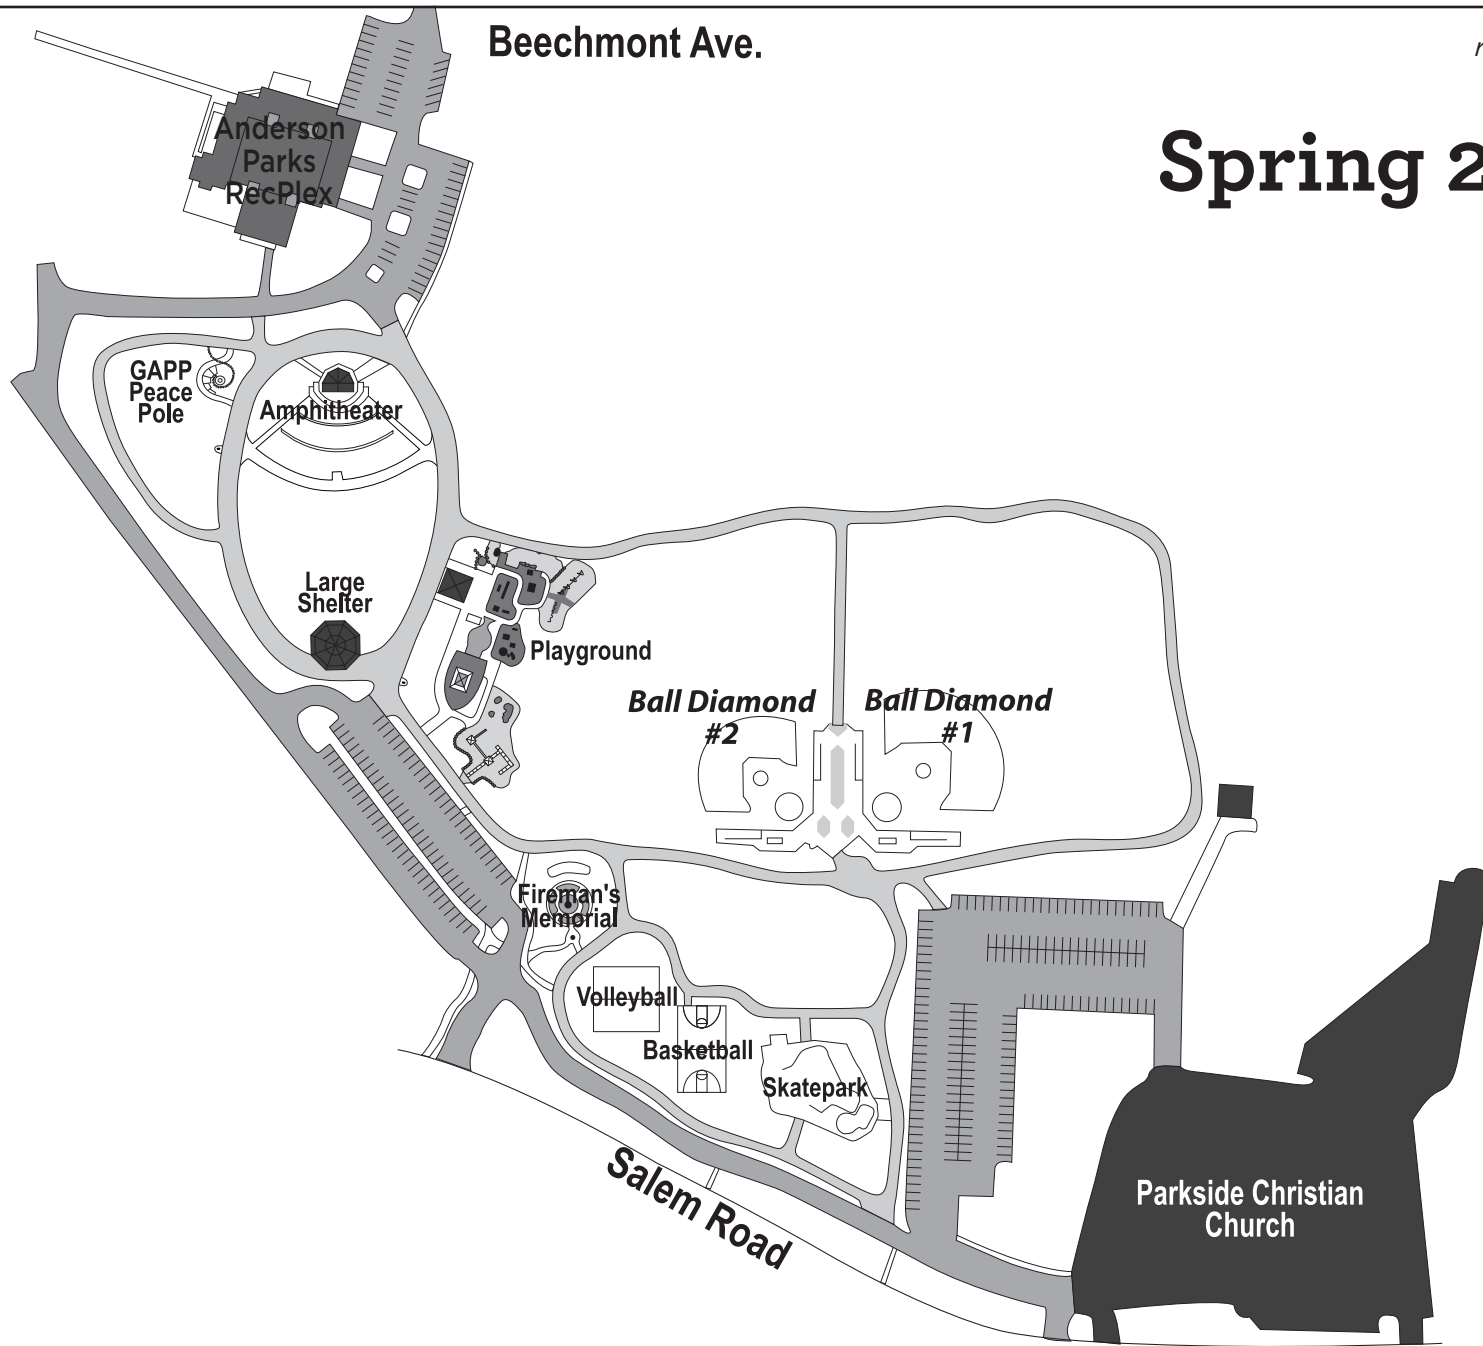

Beechmont Ave.

revised 2-15-2022

# Spring 2022

Anderson  
Park District

## Beech Acres Park

6910 Salem Road

Visit [AndersonParks.com](http://AndersonParks.com) for field conditions