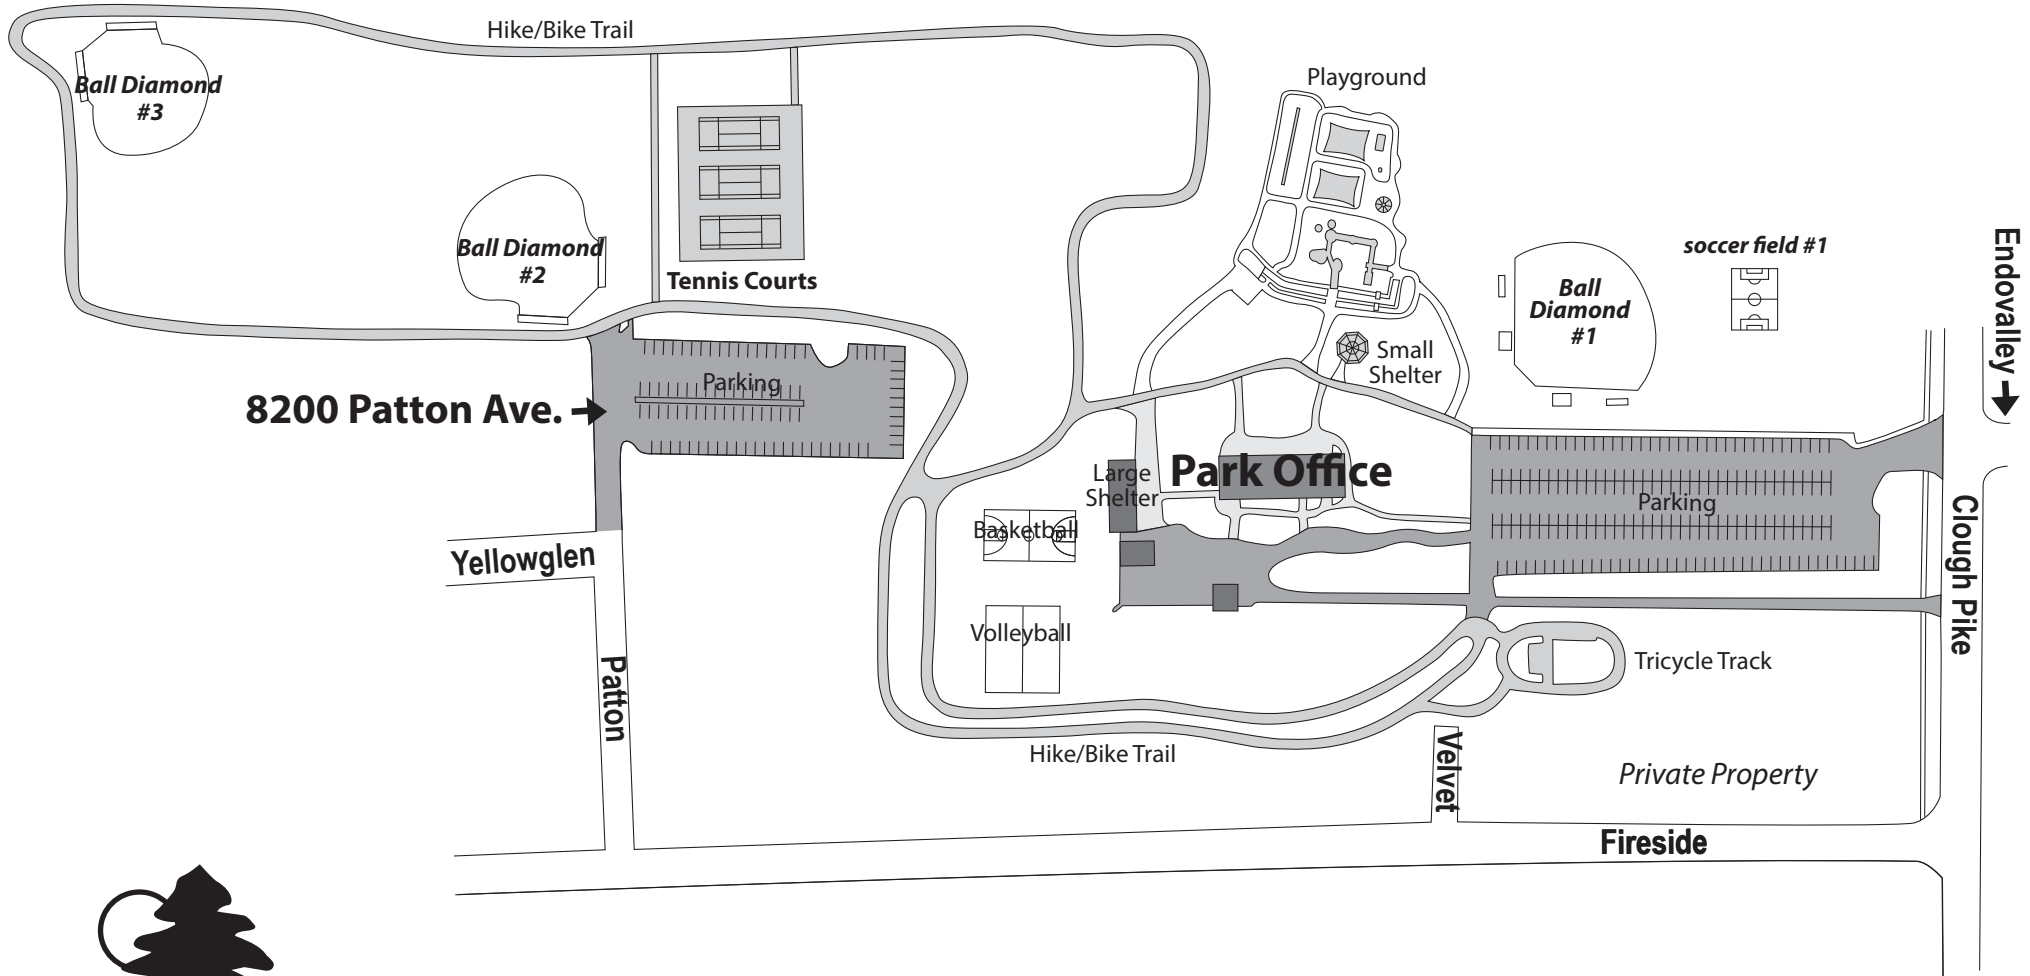

* Field map layout subject to change at any time

Fall 2021

- (3) Ball Diamonds
 - #1 - 90' Baseline
 - #2 - 60' Baseline
 - #3 - 60' Baseline

- (1) Flyers/Wings Field: #1
 - size: 60 yards x 40 yards

Juilfs Park

8249 Clough Pike

Visit AndersonParks.com for field conditions