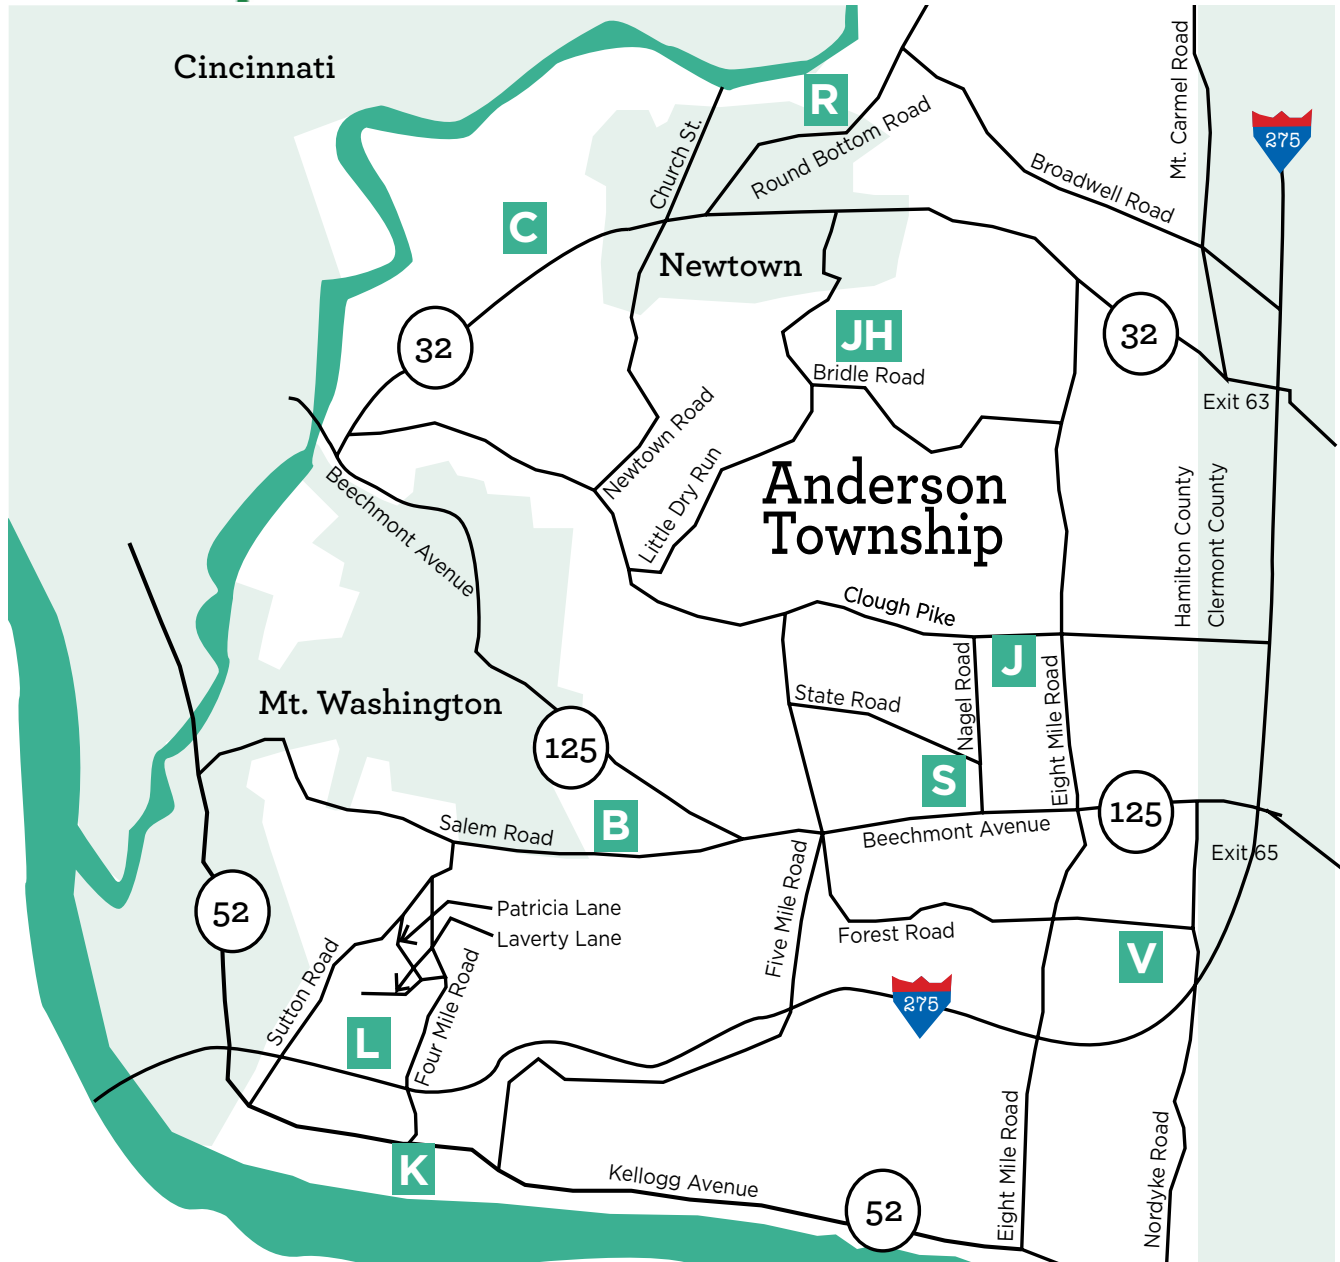

Anderson Park District

B **Beech Acres Park**
6910 Salem Road

Anderson Parks RecPlex
6915 Beechmont Ave.

C **Clear Creek Park**
6200 Batavia Road (S.R. 32)

JH **W. M. Johnson Hills Park**
7950 Bridle Road

J **Juilfs Park**
8249 Clough Pike

Juilfs Park (south parking lot)
8200 Patton Ave.

K **Kellogg Park and Dog Field**
6701 Kellogg Ave.

L **Lavery Park**
839 Lavery Lane

R **Riverside Park**
3969 Round Bottom Road

S **State and Nagel Park**
8031 State Road

V **Veterans Park**
8531 Forest Road