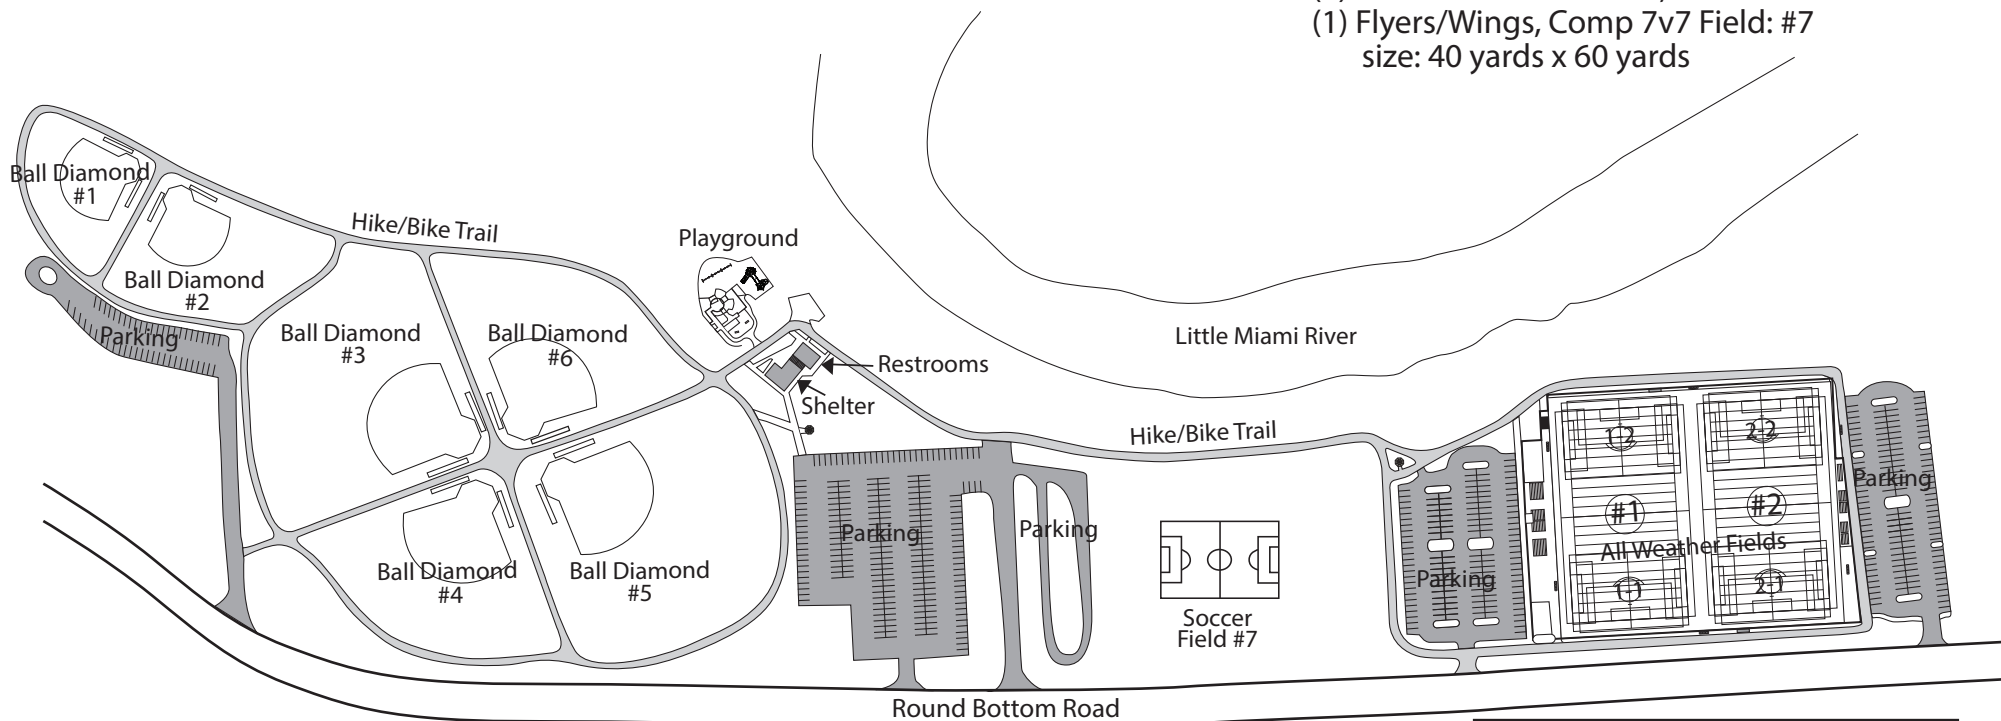

# Fall 2020

\* Field map layout subject to change at any time

- (6) Ball Diamonds
  - #1 - 70' Baseline
  - #2 - 70' Baseline
  - #3 - 90' Baseline
  - #4 - 80' Baseline
  - #5 - 90' Baseline
  - #6 - 80' Baseline
- (2) All Weather Fields: #1, #2
- (1) Flyers/Wings, Comp 7v7 Field: #7  
size: 40 yards x 60 yards

Field numbering for GCSL games:			
31 = 1-1	21 = 2-1		
32 = 1-2	22 = 2-2		