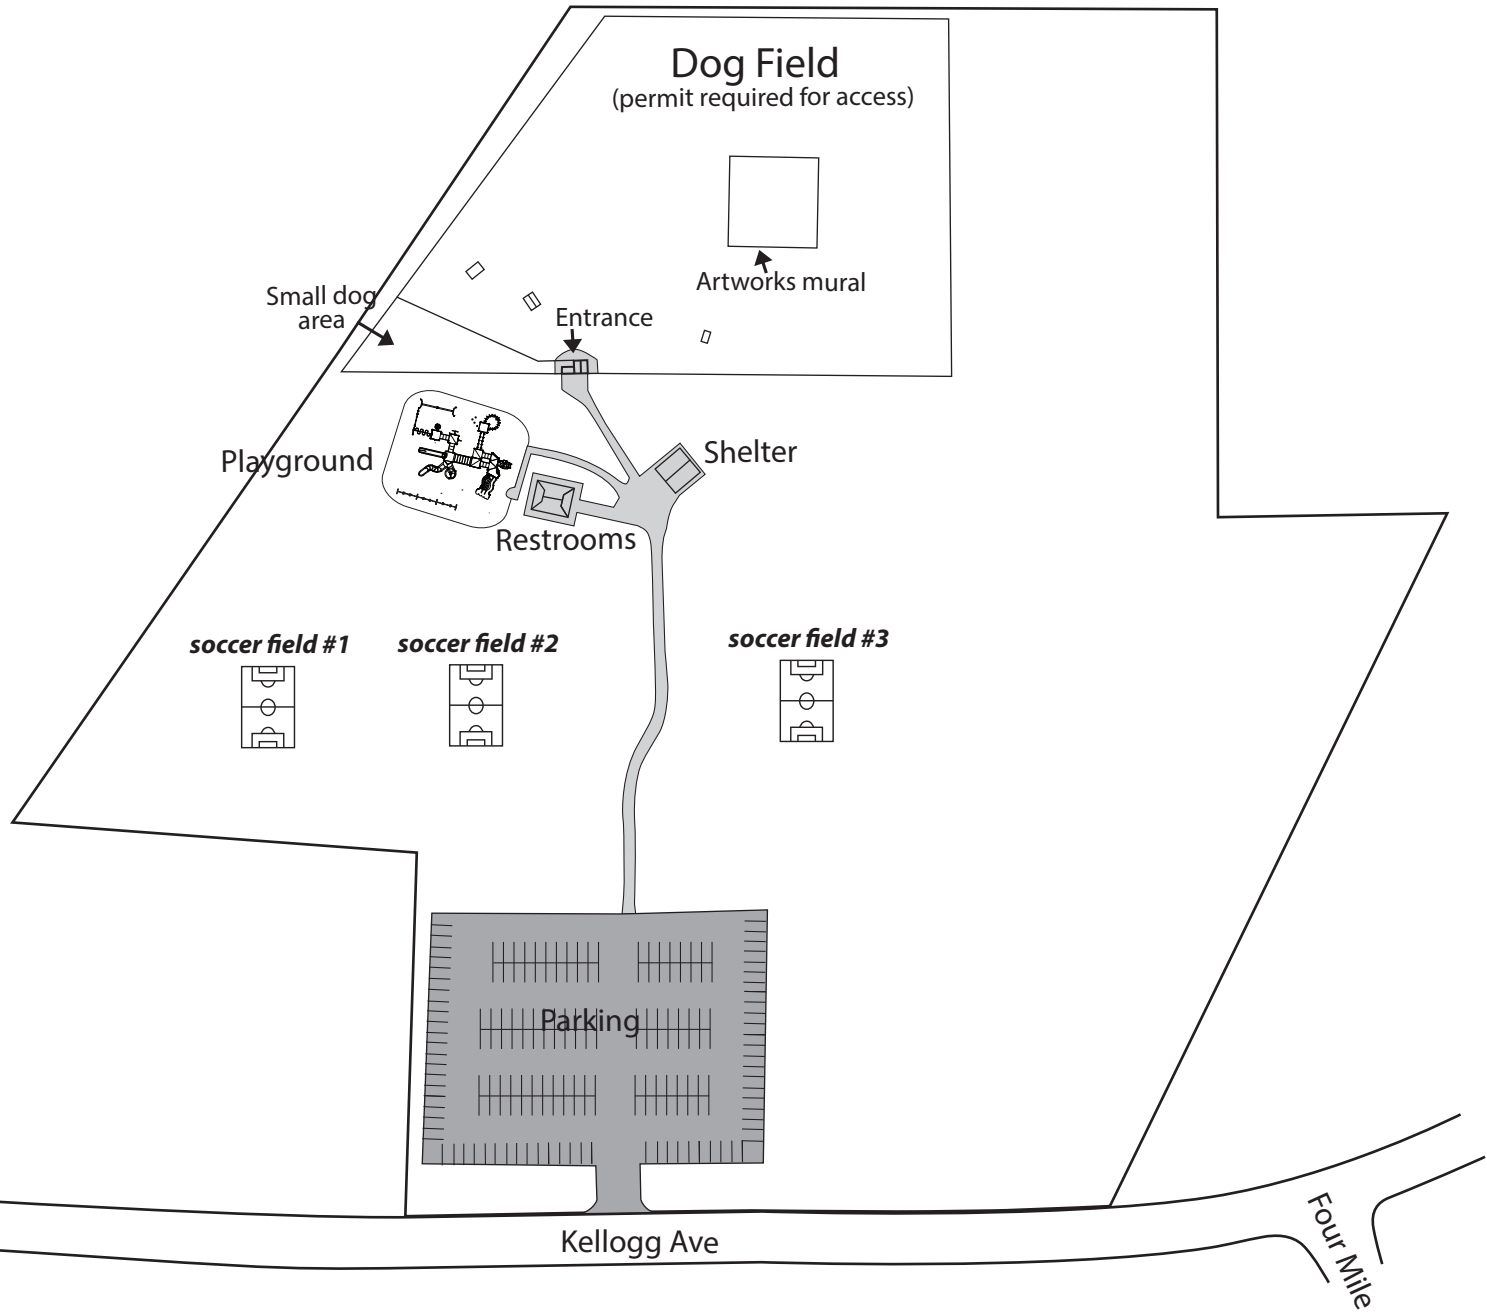

revised 7-23-2020

Fall 2020

(3) Shooter/Passer Fields: #1, #2, #3
size: 40 yards x 30 yards

* Field map layout
subject to change
at any time

Anderson
Park District

Kellogg Park
6701 Kellogg Avenue

Visit AndersonParks.com for field conditions