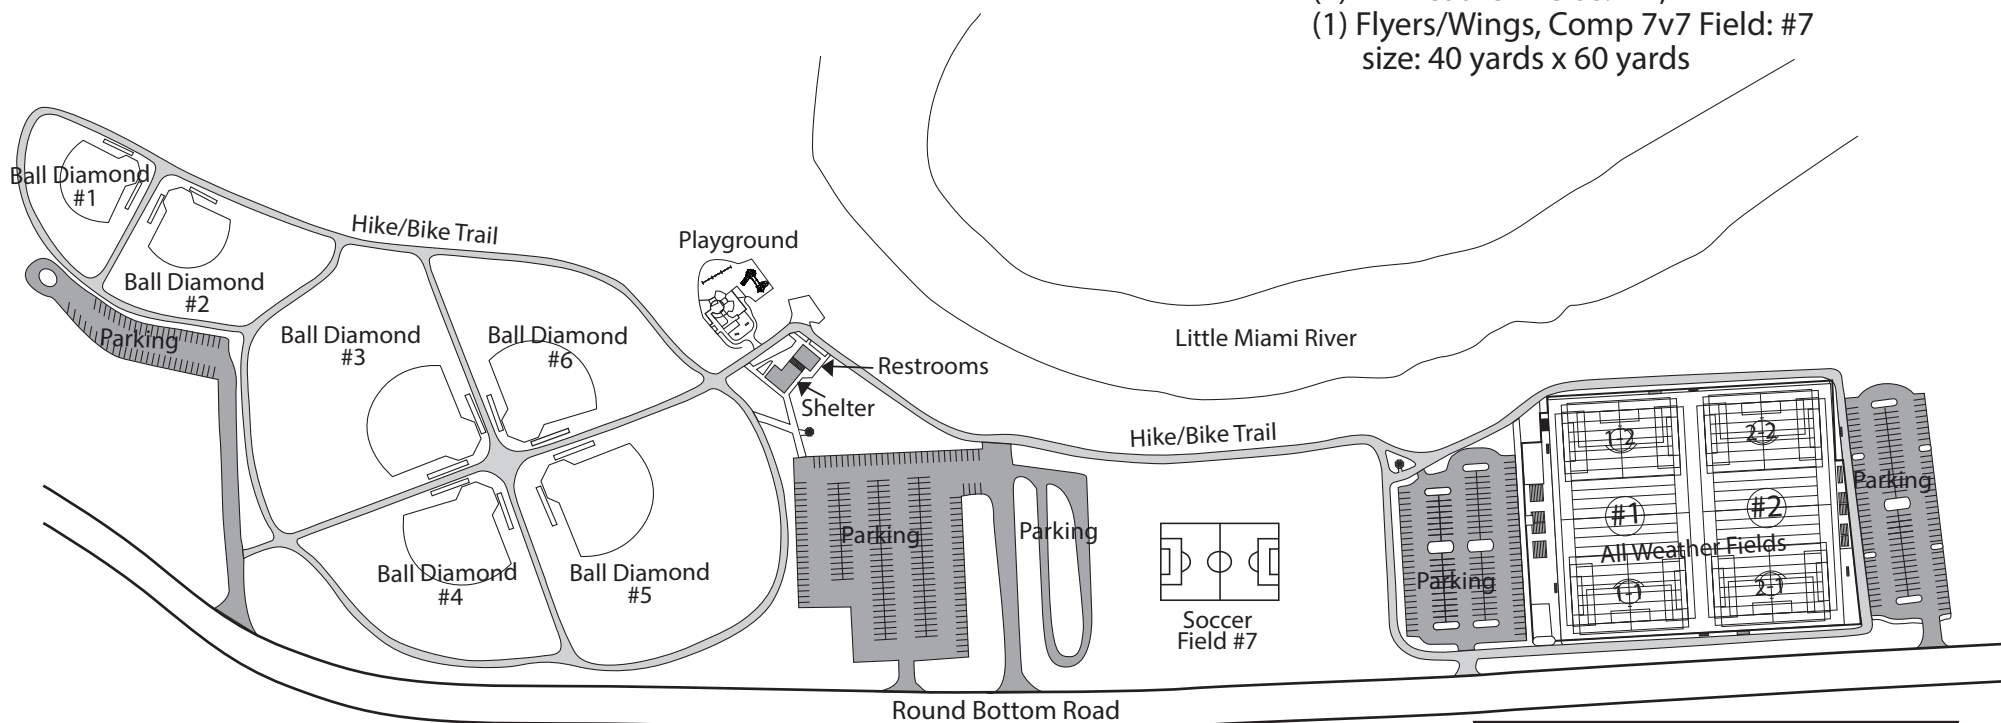

Fall 2019

* Field map layout subject to change at any time

- (6) Ball Diamonds
 - #1 - 70' Baseline
 - #2 - 70' Baseline
 - #3 - 90' Baseline
 - #4 - 80' Baseline
 - #5 - 90' Baseline
 - #6 - 80' Baseline
- (2) All Weather Fields: #1, #2
- (1) Flyers/Wings, Comp 7v7 Field: #7
size: 40 yards x 60 yards

Field numbering for GCSL games:			
31 = 1-1	21 = 2-1		
32 = 1-2	22 = 2-2		