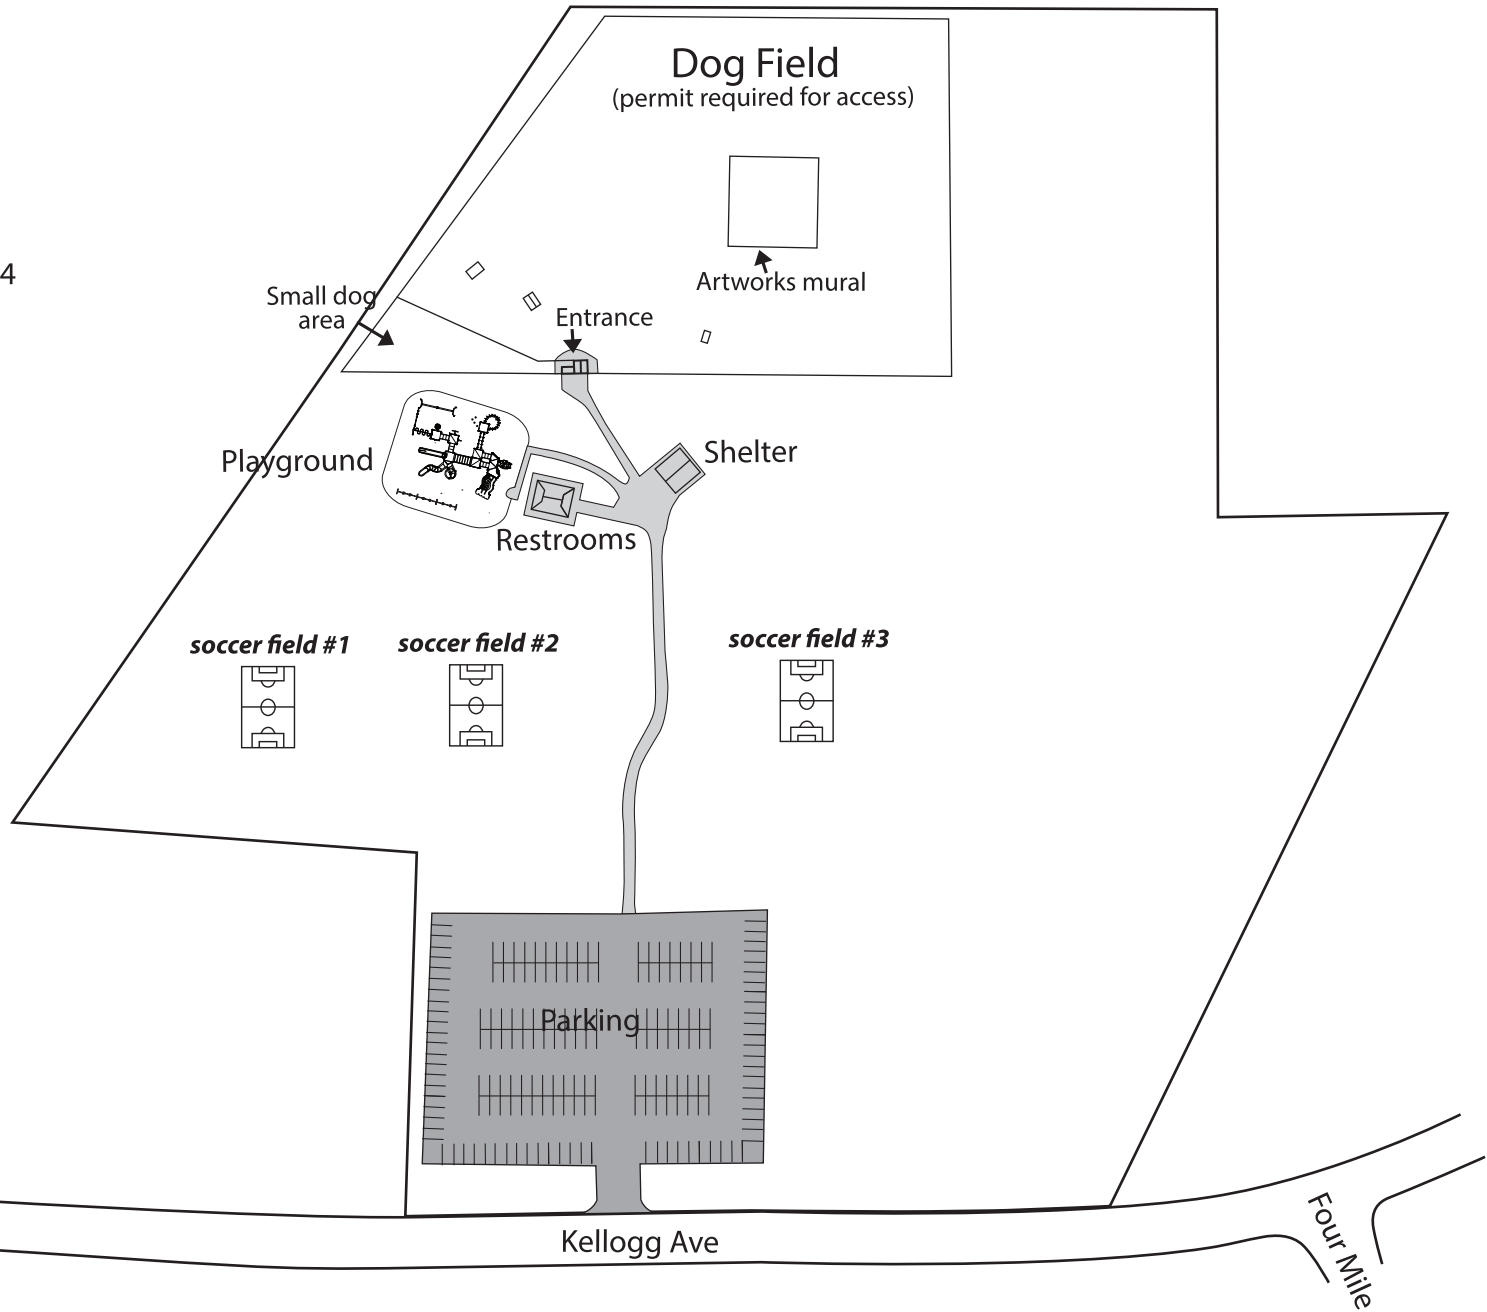

updated 8-12-19

Fall 2019

(3) Shooter/Passer Fields: #1, #2, #3, #4
size: 40 yards x 30 yards

*** Field map layout
subject to change
at any time**

Anderson
Park District

www.andersonparks.com

Kellogg Park

6701 Kellogg Avenue

Field Status Hotline: 513-357-6629