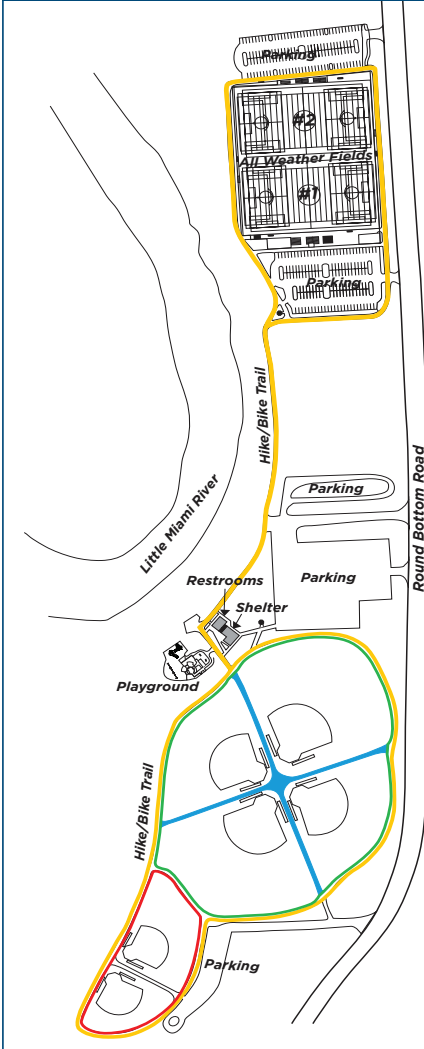

Riverside Park

3969 Round Bottom Road

- Length = 1.35 Miles
- Length = .46 Miles
- Length = .24 Miles
- Length = .06 Miles (x4)