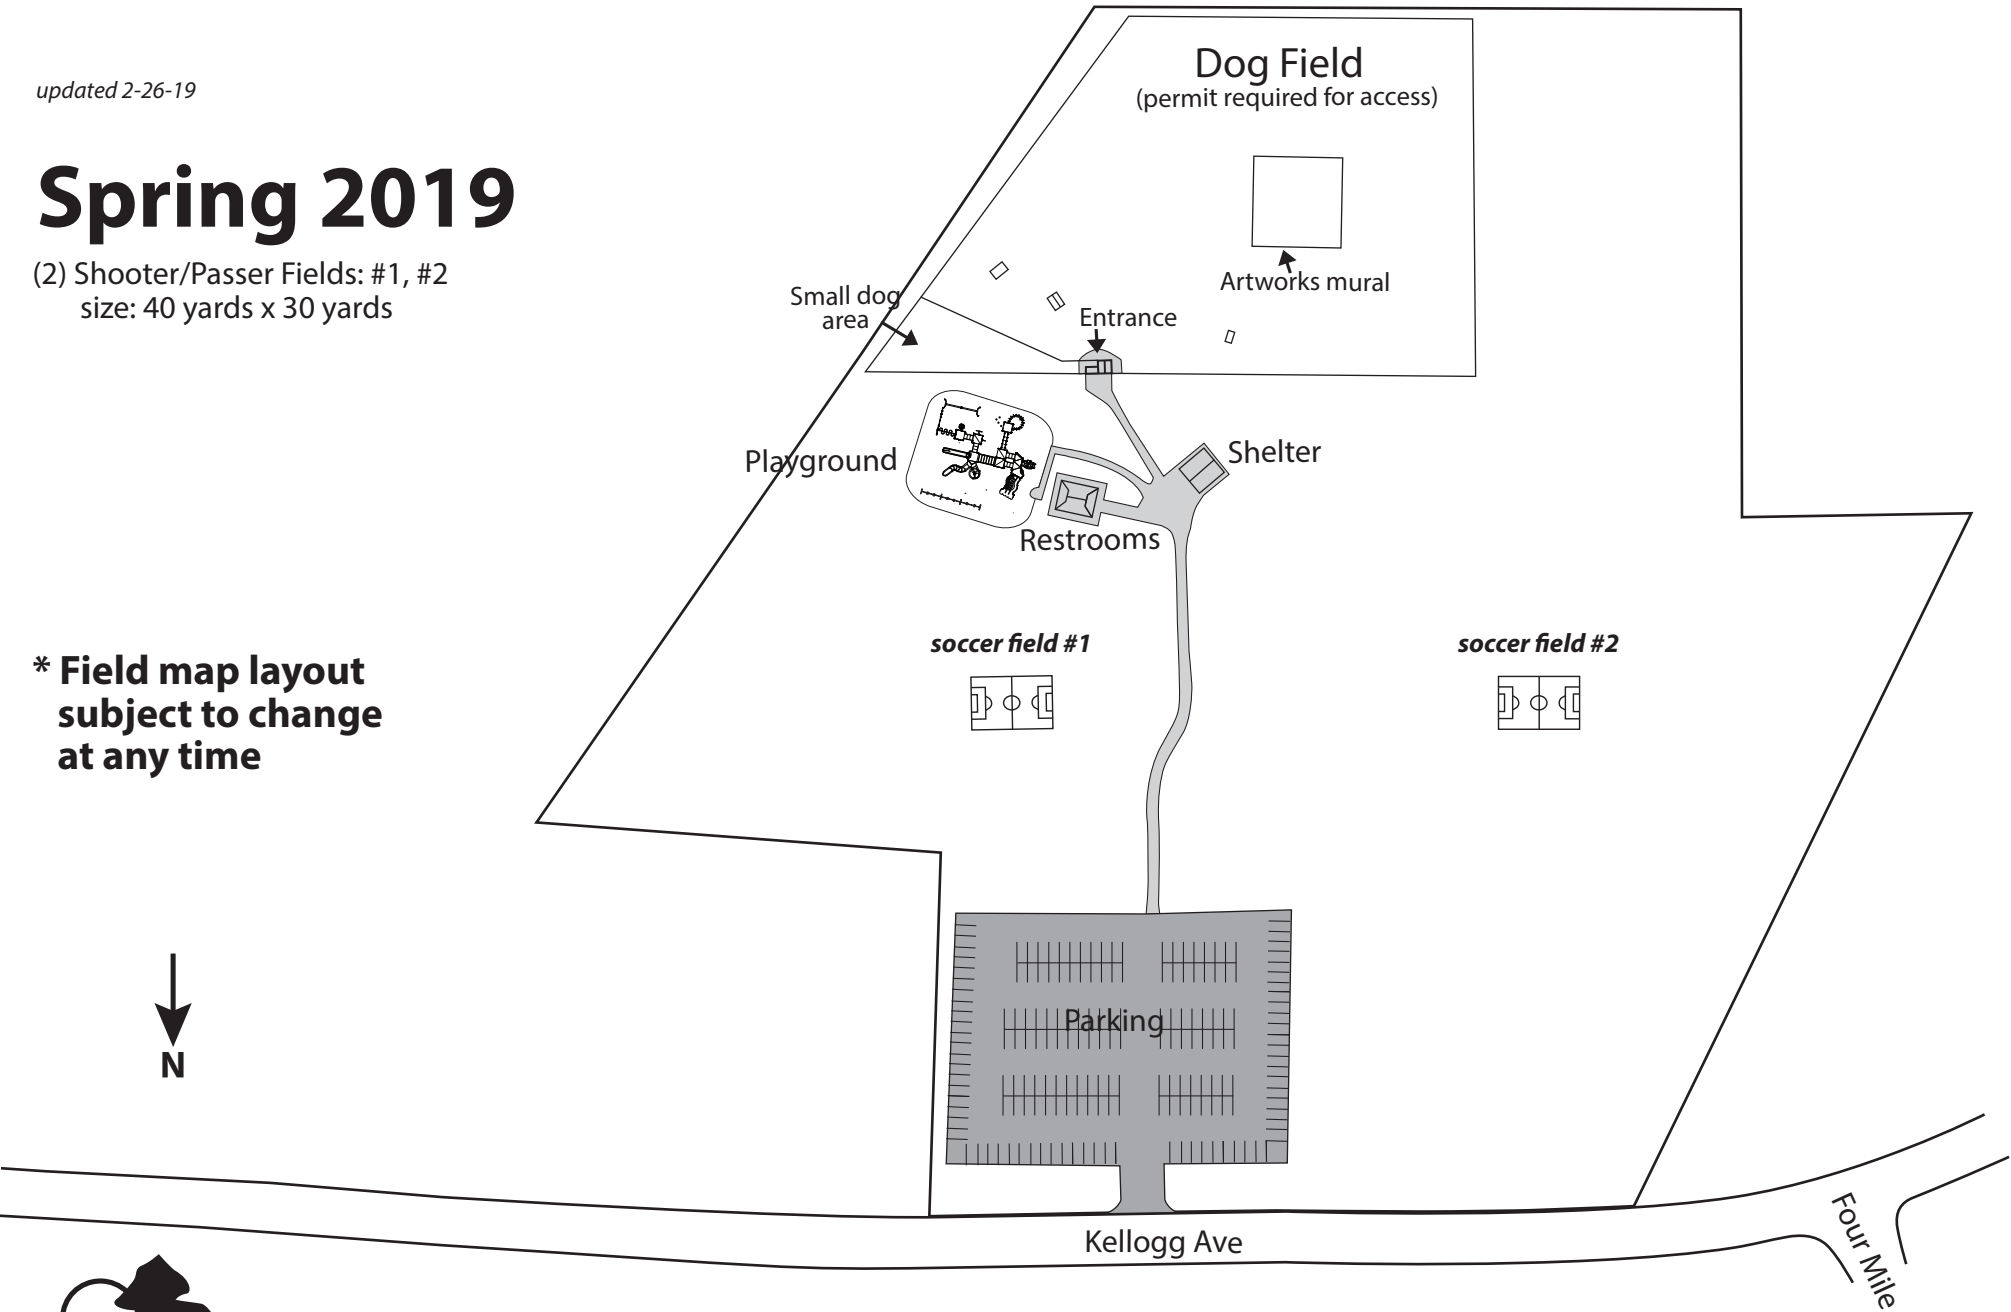

updated 2-26-19

Spring 2019

(2) Shooter/Passer Fields: #1, #2
size: 40 yards x 30 yards

*** Field map layout
subject to change
at any time**

Anderson
Park District

www.andersonparks.com

Kellogg Park

6701 Kellogg Avenue

Field Status Hotline: 513-357-6629