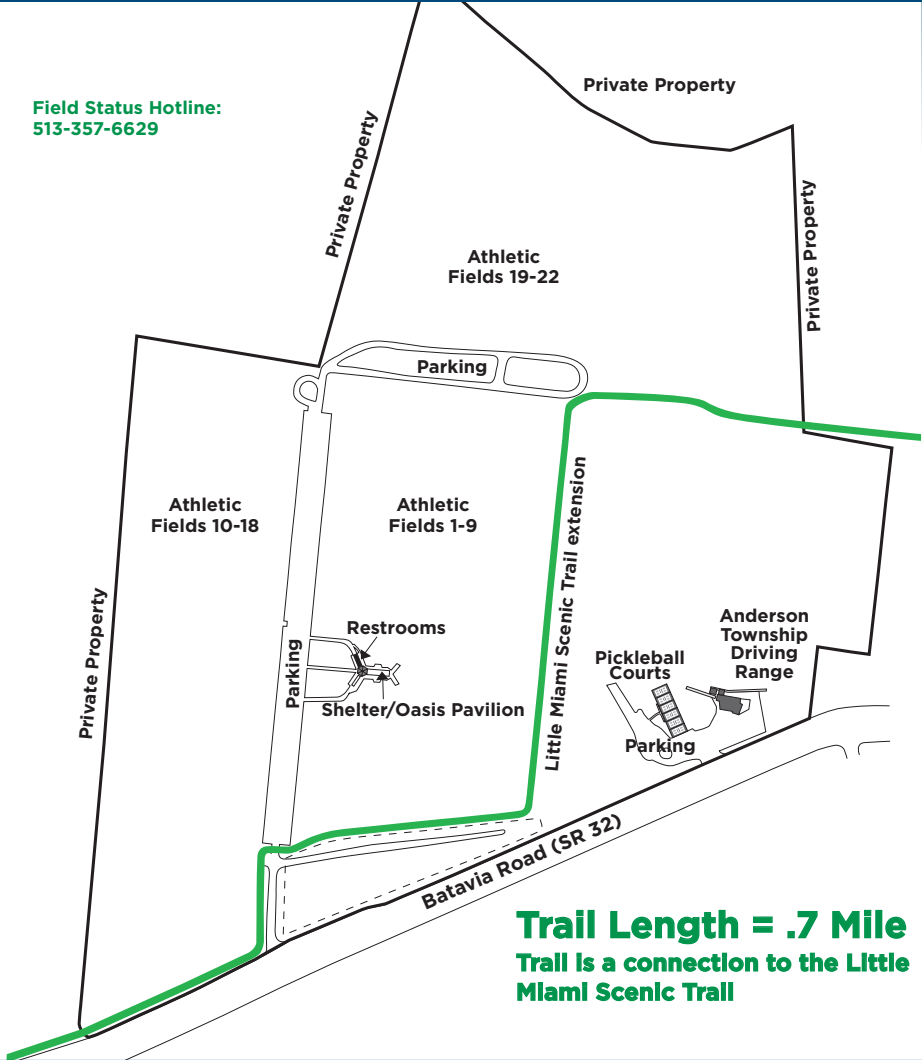

Clear Creek Park

6200 Batavia Road

Field Status Hotline:
513-357-6629

Trail Length = .7 Mile
Trail is a connection to the Little Miami Scenic Trail