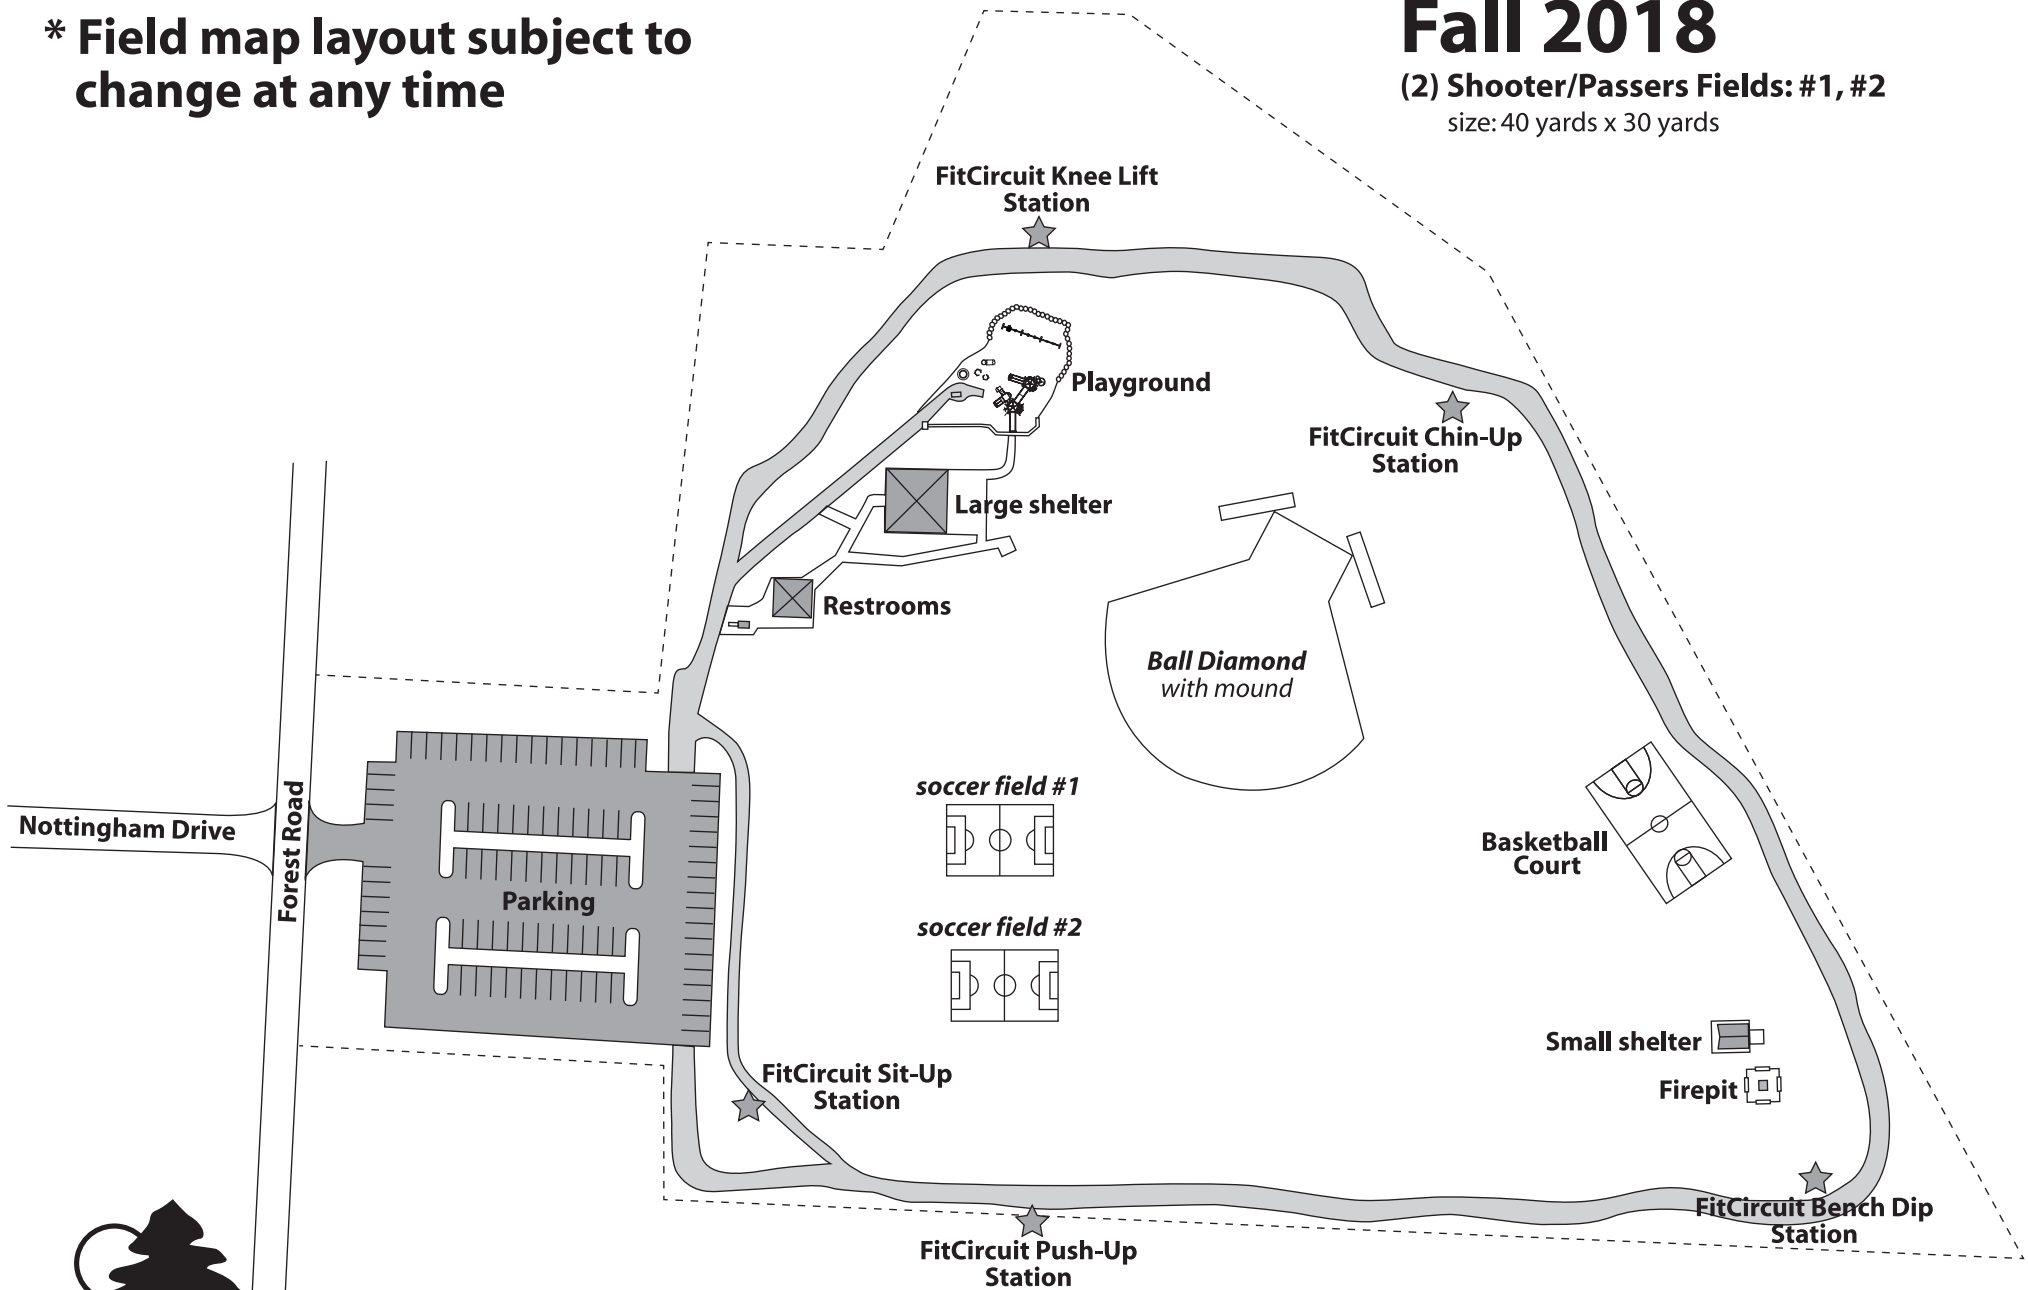

* Field map layout subject to change at any time

Fall 2018

(2) Shooter/Passers Fields: #1, #2
size: 40 yards x 30 yards

Veterans Park

8531 Forest Road

Field Status Hotline: 513-357-6629