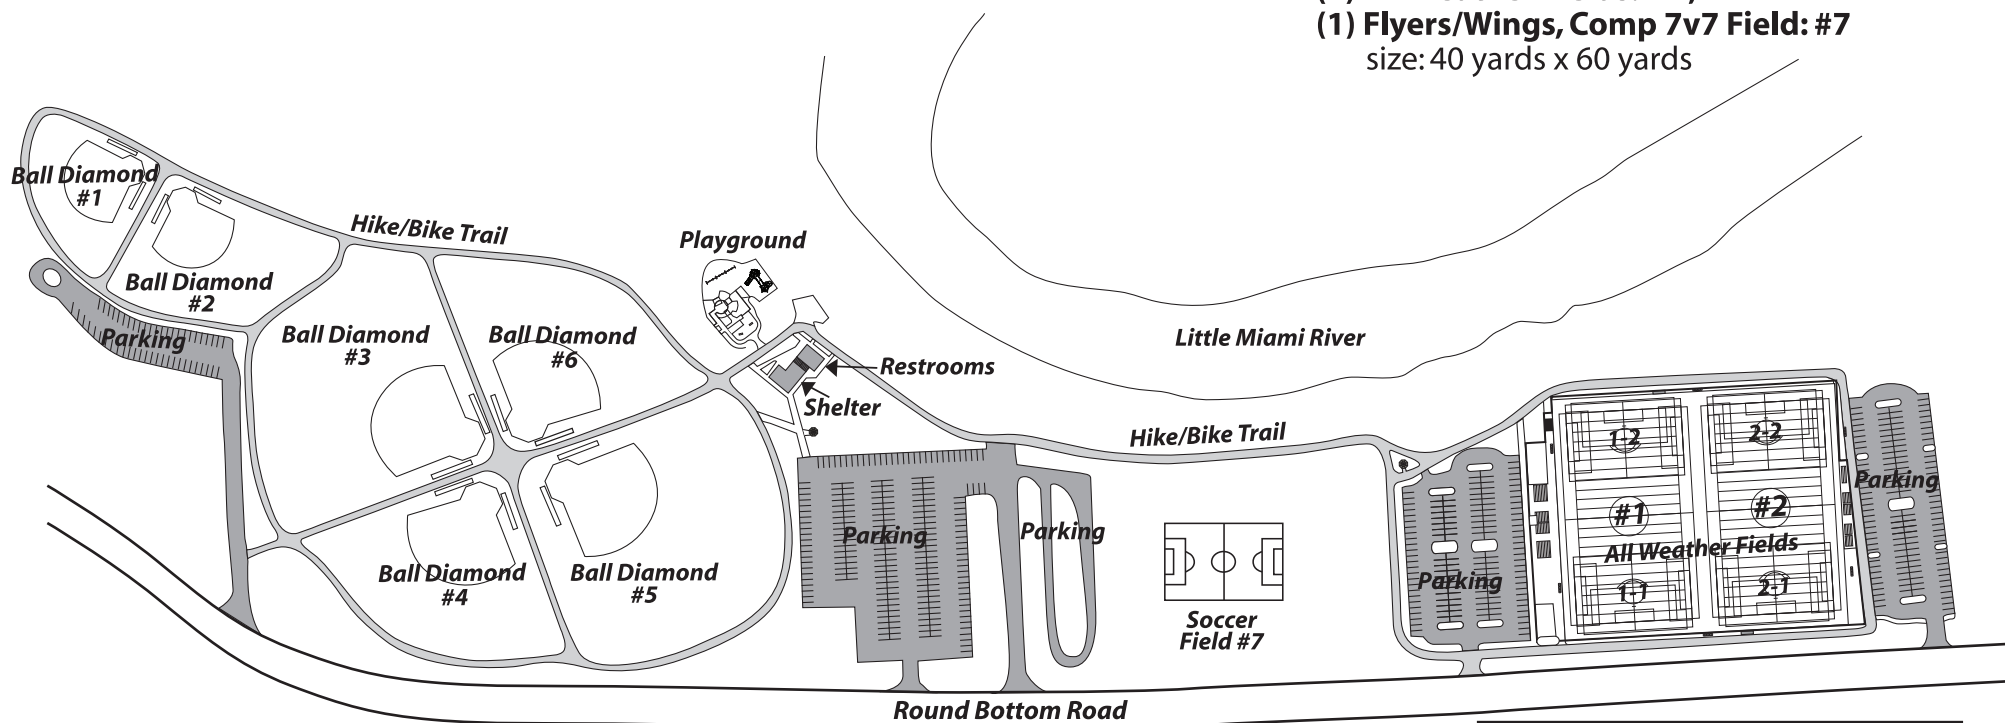

Fall 2018

*** Field map layout subject to change at any time**

(6) Ball Diamonds

- #1 - 70' Baseline
- #2 - 70' Baseline
- #3 - 90' Baseline
- #4 - 80' Baseline
- #5 - 90' Baseline
- #6 - 80' Baseline

(2) All Weather Fields: #1, #2

- (1) Flyers/Wings, Comp 7v7 Field: #7**
size: 40 yards x 60 yards

Field numbering for GCSL games:			
31 = 1-1	21 = 2-1		
32 = 1-2	22 = 2-2		