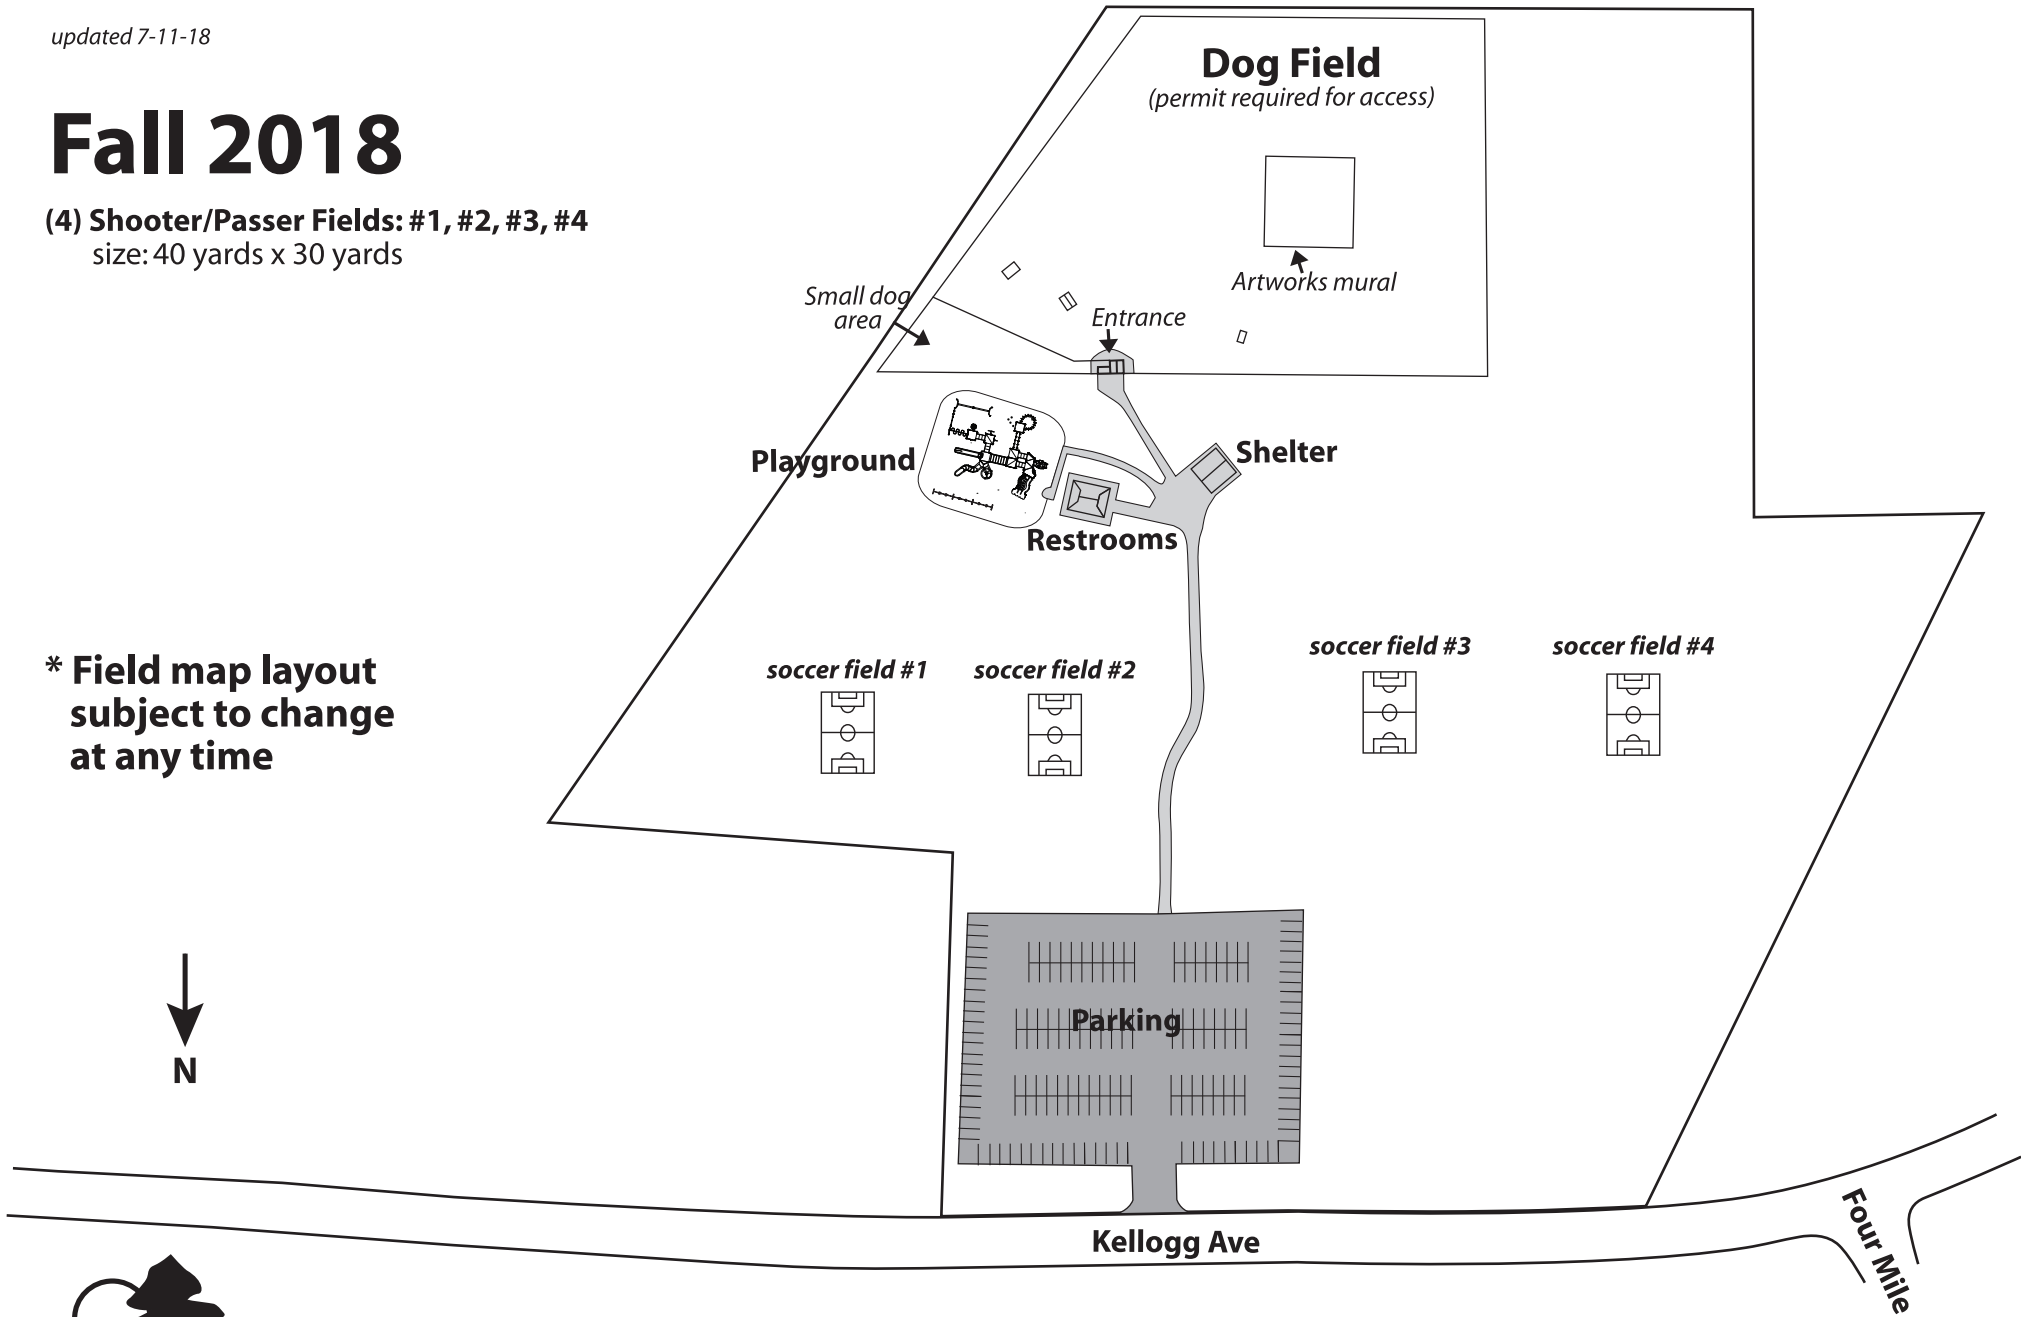

updated 7-11-18

Fall 2018

(4) Shooter/Passer Fields: #1, #2, #3, #4
size: 40 yards x 30 yards

* Field map layout
subject to change
at any time

Anderson
Park District

www.andersonparks.com

Kellogg Park

6701 Kellogg Avenue