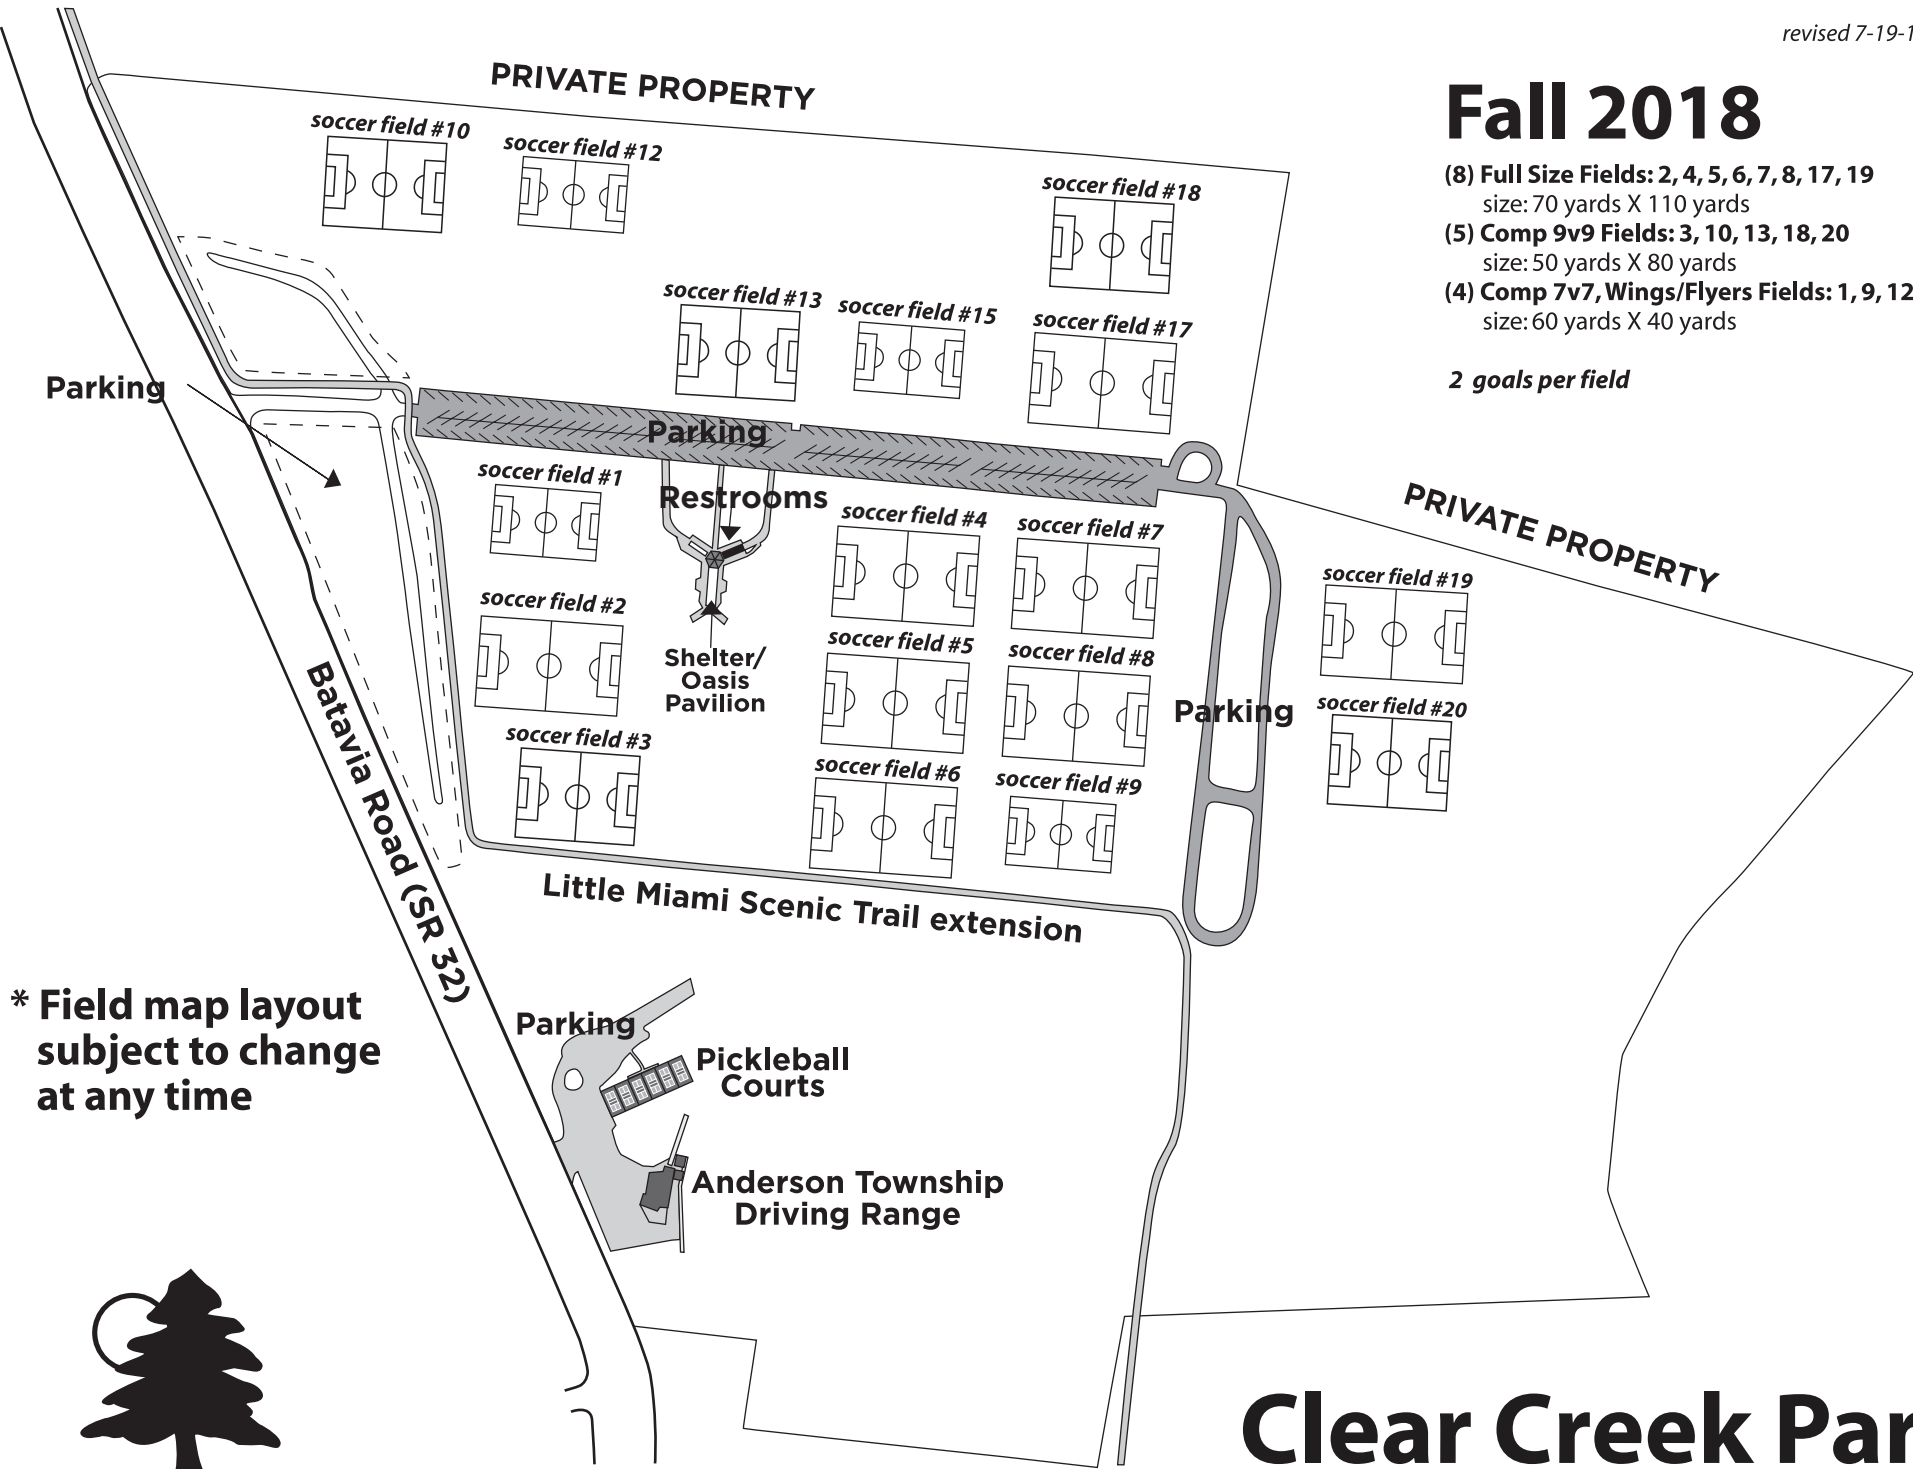

Fall 2018

- (8) Full Size Fields: 2, 4, 5, 6, 7, 8, 17, 19
size: 70 yards X 110 yards
- (5) Comp 9v9 Fields: 3, 10, 13, 18, 20
size: 50 yards X 80 yards
- (4) Comp 7v7, Wings/Flyers Fields: 1, 9, 12, 15
size: 60 yards X 40 yards

2 goals per field

* Field map layout subject to change at any time

Anderson
Park District

www.andersonparks.com

Clear Creek Park

6200 - 6520 Batavia Road (S.R. 32)

Field Status Hotline: 513-357-6629